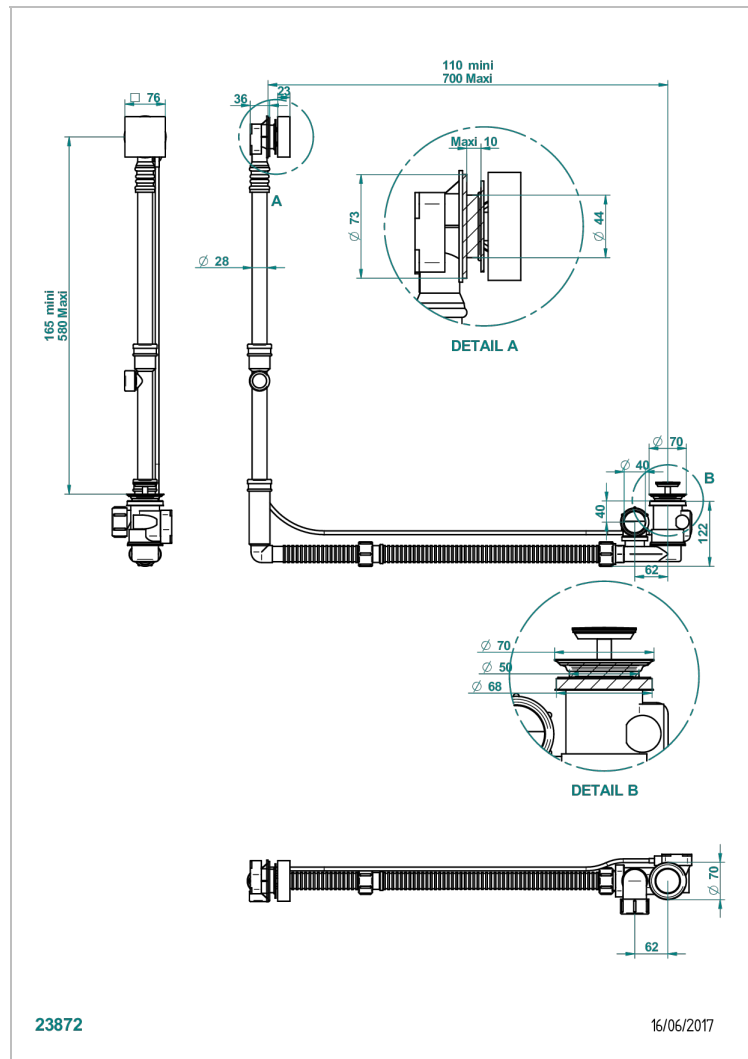

BELUGA WITH LEVER

G1U-302GM

THG
PARIS

Geberit bath waste, big size, adjustable height: mini 165 mm / maxi 580 mm ; adjustable projection: mini 110 mm / maxi 700 mm

mm - outlet, \varnothing 40 mm, delivered with stylised control knob - European model

CHARACTERISTIC

- Beluga with lever
- Geberit bath waste, big size, adjustable height: mini 165 mm / maxi 580 mm ; adjustable projection: mini 110 mm / maxi 700 mm - outlet, \varnothing 40 mm, delivered with stylised control knob - European model

Nickel color PVD - H55
Polished chrome (color finish) - A02
Umber PVD - H66