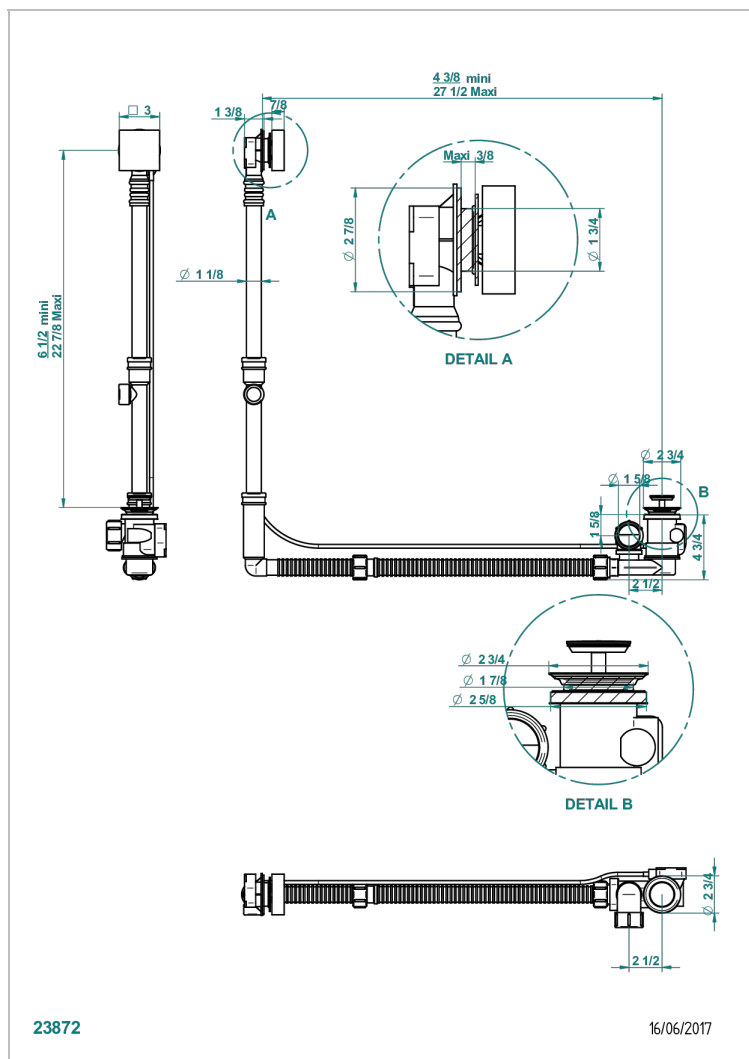

BELUGA WITH LEVER

G1U-302GM

THG
PARIS

Geberit bath waste, big size, adjustable height: mini 165 mm / maxi 580 mm ; adjustable projection: mini 110 mm / maxi 700 mm - outlet, \varnothing 40 mm, delivered with stylised control knob - European model

CHARACTERISTIC

- Beluga with lever
- Geberit bath waste, big size, adjustable height: mini 165 mm / maxi 580 mm ; adjustable projection: mini 110 mm / maxi 700 mm - outlet, \varnothing 40 mm, delivered with stylised control knob - European model

Nickel color PVD - H55
Polished chrome (color finish) - A02
Umber PVD - H66