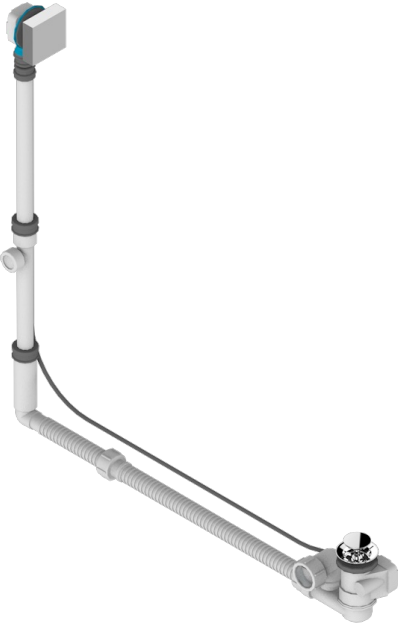

Geberit bath waste, big size, adjustable height: mini 165 mm / maxi 580 mm ; adjustable projection: mini 110 mm / maxi 700 mm - outlet, \varnothing 40 mm, delivered with stylised control knob - European model

CHARACTERISTIC

- Beluga
- Geberit bath waste, big size, adjustable height: mini 165 mm / maxi 580 mm ; adjustable projection: mini 110 mm / maxi 700 mm - outlet, \varnothing 40 mm, delivered with stylised control knob - European model

Nickel color PVD - H55
Polished chrome (color finish) - A02
Umber PVD - H66