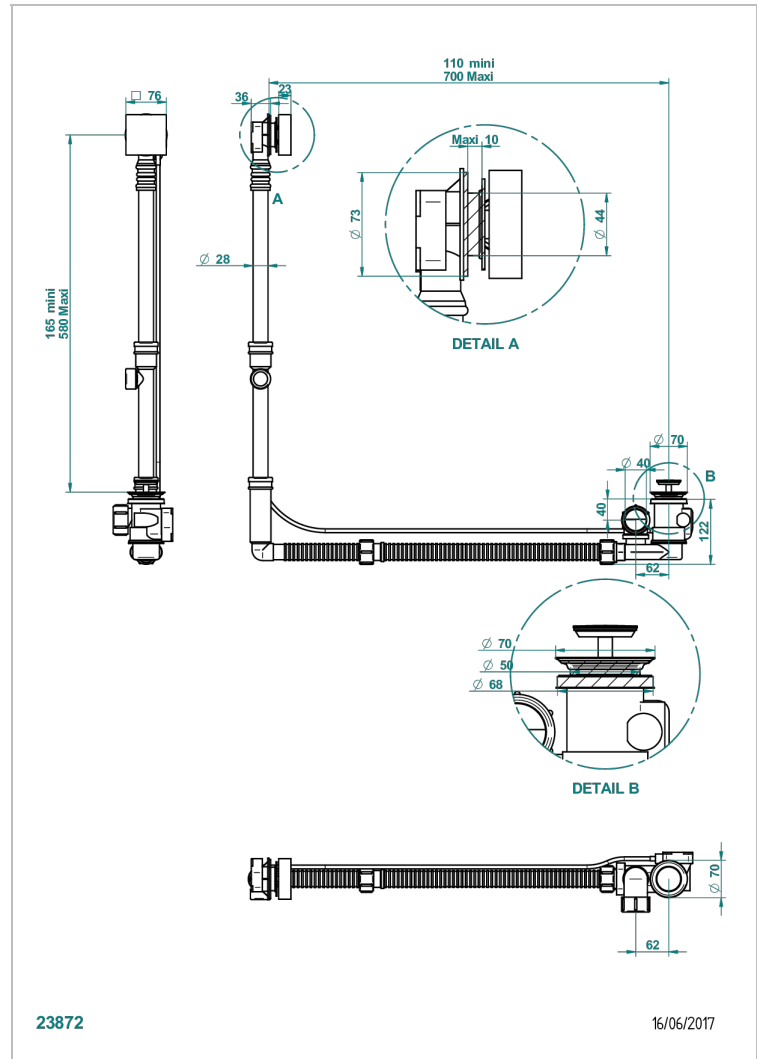

Geberit bath waste, big size, adjustable height: mini 165 mm / maxi 580 mm ; adjustable projection: mini 110 mm / maxi 700 mm - outlet, \varnothing 40 mm, delivered with stylised control knob - European model

CHARACTERISTIC

- Beluga
- Geberit bath waste, big size, adjustable height: mini 165 mm / maxi 580 mm ; adjustable projection: mini 110 mm / maxi 700 mm - outlet, \varnothing 40 mm, delivered with stylised control knob - European model

Nickel color PVD - H55
Polished chrome (color finish) - A02
Umber PVD - H66