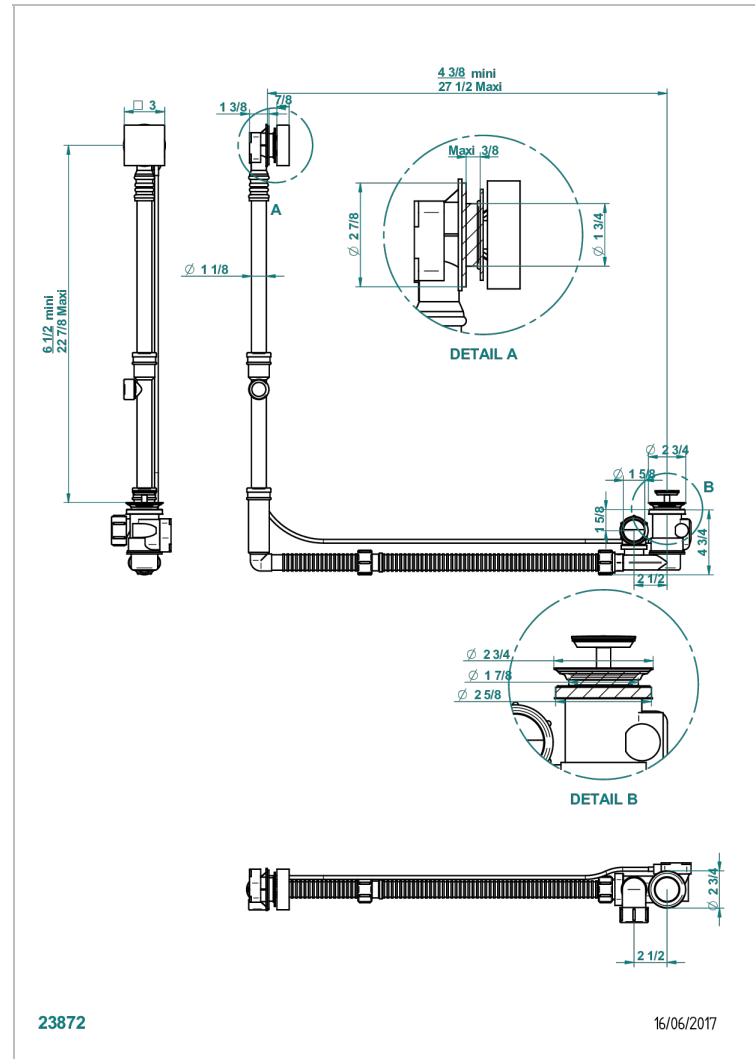

Geberit bath waste, big size, adjustable height: mini 165 mm / maxi 580 mm ; adjustable projection: mini 110 mm / maxi 700 mm - outlet, \varnothing 40 mm, delivered with stylised control knob - European model

CHARACTERISTIC

- Beluga
- Geberit bath waste, big size, adjustable height: mini 165 mm / maxi 580 mm ; adjustable projection: mini 110 mm / maxi 700 mm - outlet, \varnothing 40 mm, delivered with stylised control knob - European model

Nickel color PVD - H55
 Polished chrome (color finish) - A02
 Umber PVD - H66