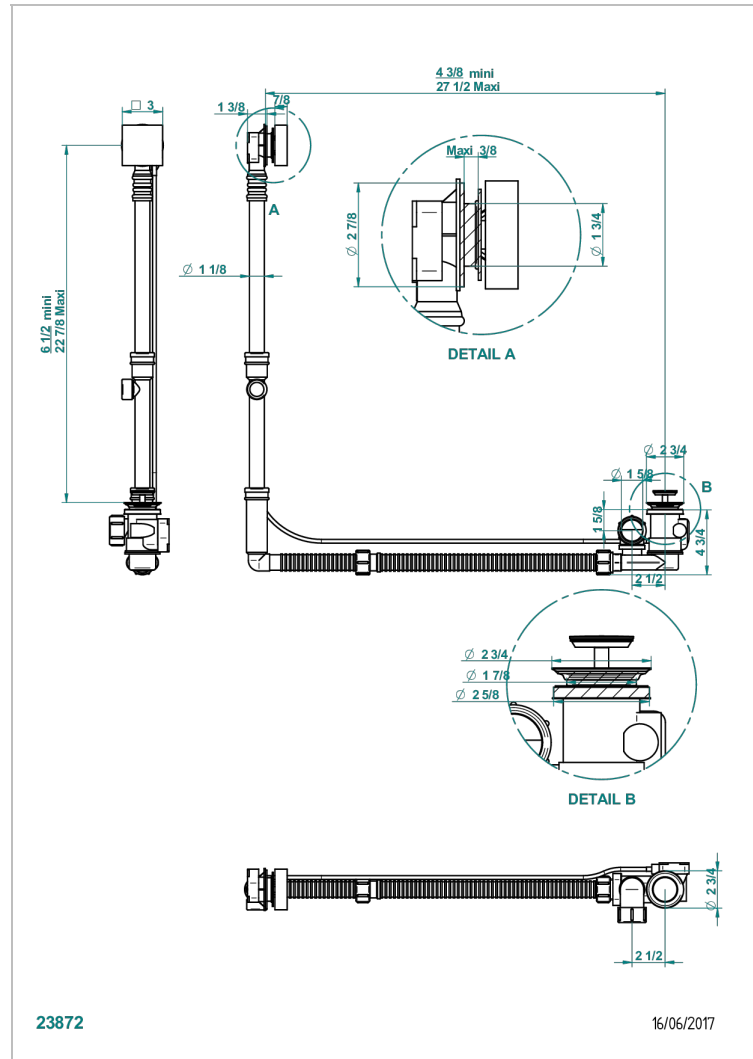

Geberit bath waste, big size, adjustable height: mini 165 mm / maxi 580 mm ; adjustable projection: mini 110 mm / maxi 700 mm - outlet, \varnothing 40 mm, delivered with stylised control knob - European model

CHARACTERISTIC

- Beluga
- Geberit bath waste, big size, adjustable height: mini 165 mm / maxi 580 mm ; adjustable projection: mini 110 mm / maxi 700 mm - outlet, \varnothing 40 mm, delivered with stylised control knob - European model

Nickel color PVD - H55
 Polished chrome (color finish) - A02
 Umber PVD - H66