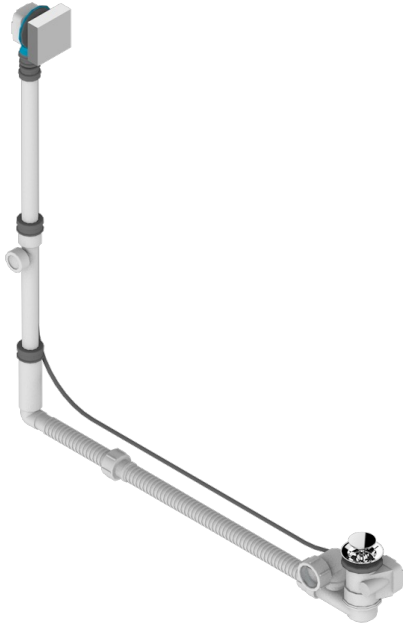

Geberit bath waste, big size, adjustable height: mini 165 mm / maxi 580 mm ; adjustable projection: mini 110 mm / maxi 700 mm - outlet, \varnothing 40 mm, delivered with stylised control knob - European model

CHARACTERISTIC

- Beluga
- Geberit bath waste, big size, adjustable height: mini 165 mm / maxi 580 mm ; adjustable projection: mini 110 mm / maxi 700 mm - outlet, \varnothing 40 mm, delivered with stylised control knob - European model

Nickel color PVD - H55
 Polished chrome (color finish) - A02
 Umber PVD - H66