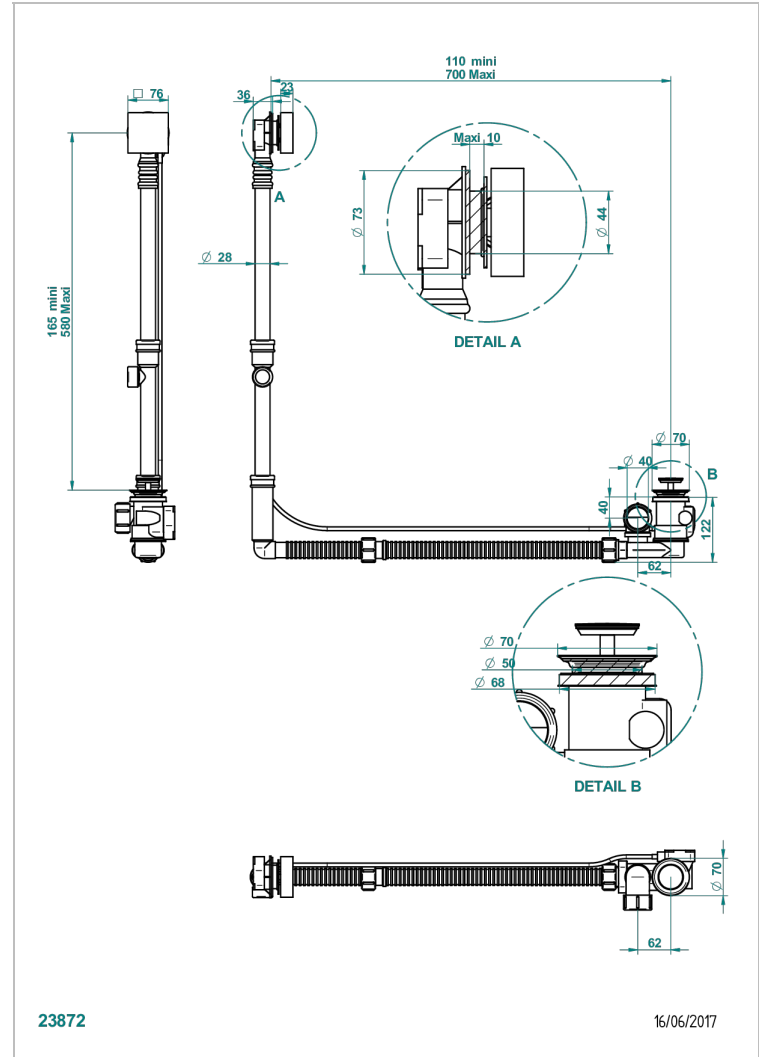

Geberit bath waste, big size, adjustable height: mini 165 mm / maxi 580 mm ; adjustable projection: mini 110 mm / maxi 700 mm - outlet, ø 40 mm, delivered with stylised control knob - European model

CHARACTERISTIC

- Pure
- Geberit bath waste, big size, adjustable height: mini 165 mm / maxi 580 mm ; adjustable projection: mini 110 mm / maxi 700 mm - outlet, ø 40 mm, delivered with stylised control knob - European model

- Nickel color PVD - H55
- Polished chrome (color finish) - A02
- Umber PVD - H66