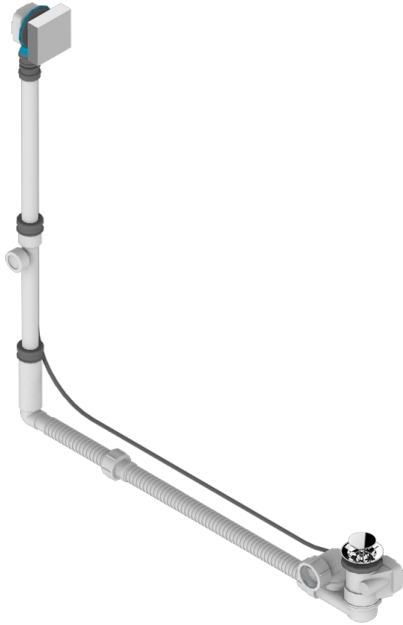

Geberit bath waste, big size, adjustable height: mini 165 mm / maxi 580 mm ; adjustable projection: mini 110 mm / maxi 700 mm - outlet, ø 40 mm, delivered with stylised control knob - European model

CHARACTERISTIC

- Pure
- Geberit bath waste, big size, adjustable height: mini 165 mm / maxi 580 mm ; adjustable projection: mini 110 mm / maxi 700 mm - outlet, ø 40 mm, delivered with stylised control knob - European model

- Nickel color PVD - H55
- Polished chrome (color finish) - A02
- Umber PVD - H66