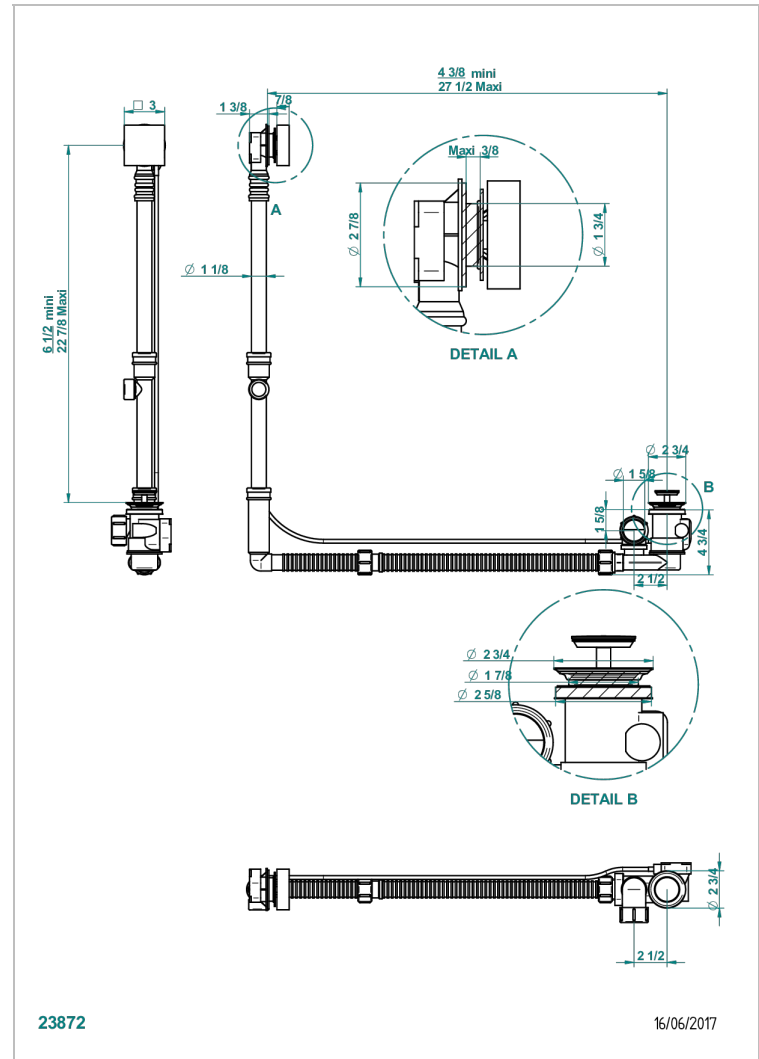

Geberit bath waste, big size, adjustable height: mini 165 mm / maxi 580 mm ; adjustable projection: mini 110 mm / maxi 700 mm - outlet, ø 40 mm, delivered with stylised control knob - European model

CHARACTERISTIC

- Pure
- Geberit bath waste, big size, adjustable height: mini 165 mm / maxi 580 mm ; adjustable projection: mini 110 mm / maxi 700 mm - outlet, ø 40 mm, delivered with stylised control knob - European model

- Nickel color PVD - H55
- Polished chrome (color finish) - A02
- Umber PVD - H66