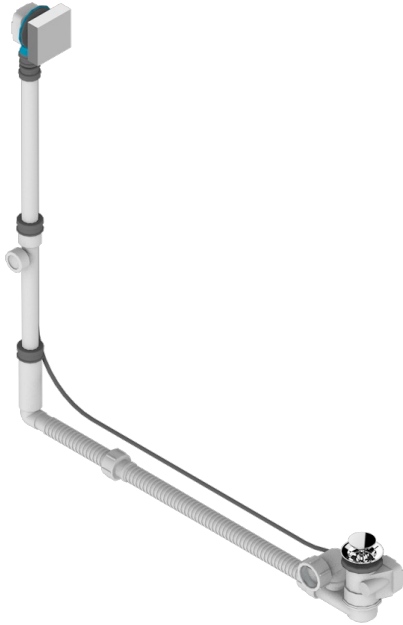

Geberit bath waste, big size, adjustable height: mini 165 mm / maxi 580 mm ; adjustable projection: mini 110 mm / maxi 700 mm

mm - outlet, \varnothing 40 mm, delivered with stylised control knob - European model

23872

16/06/2017

CHARACTERISTIC

- Niagara
- Geberit bath waste, big size, adjustable height: mini 165 mm / maxi 580 mm ; adjustable projection: mini 110 mm / maxi 700 mm - outlet, \varnothing 40 mm, delivered with stylised control knob - European model

Nickel color PVD - H55
Polished chrome (color finish) - A02
Umber PVD - H66