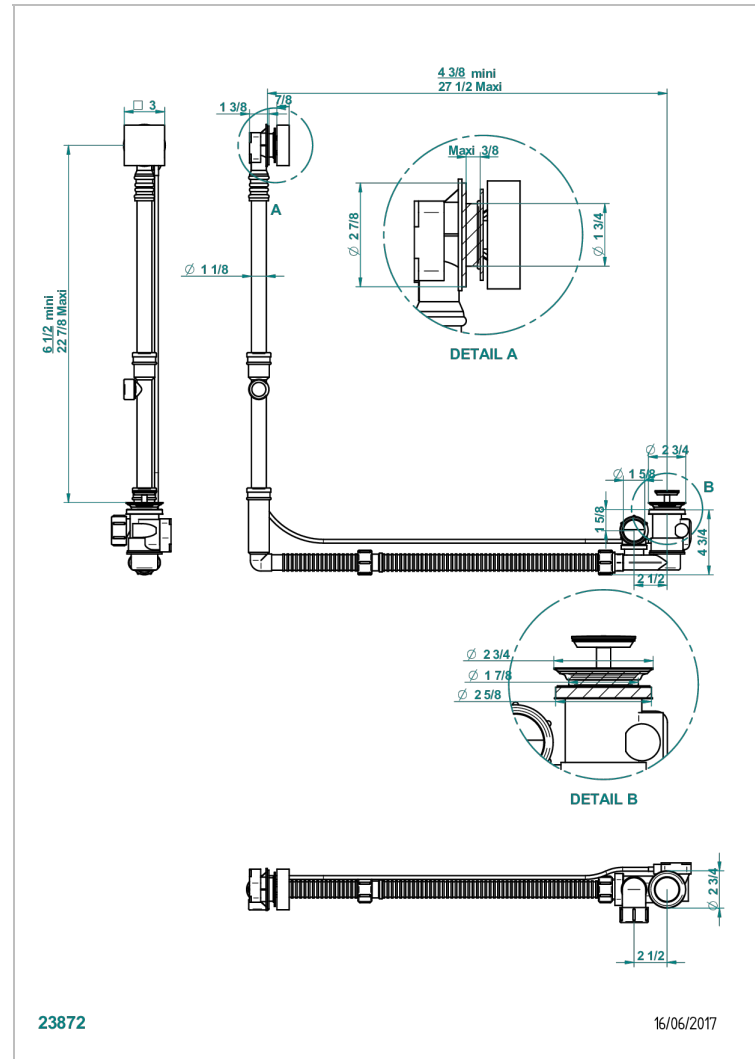

Geberit bath waste, big size, adjustable height: mini 165 mm / maxi 580 mm ; adjustable projection: mini 110 mm / maxi 700 mm

mm - outlet, \varnothing 40 mm, delivered with stylised control knob - European model

CHARACTERISTIC

- Niagara
- Geberit bath waste, big size, adjustable height: mini 165 mm / maxi 580 mm ; adjustable projection: mini 110 mm / maxi 700 mm - outlet, \varnothing 40 mm, delivered with stylised control knob - European model

Nickel color PVD - H55
 Polished chrome (color finish) - A02
 Umber PVD - H66