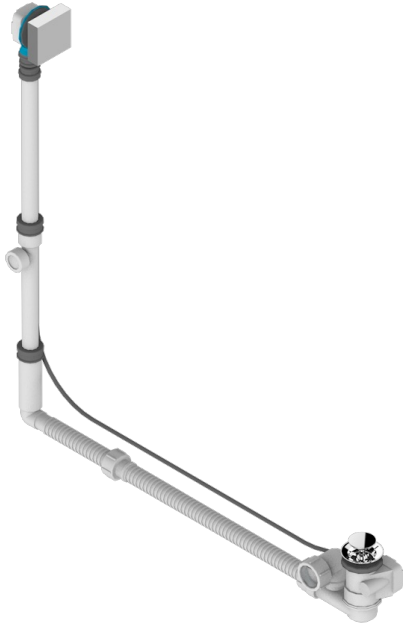

Geberit bath waste, big size, adjustable height: mini 165 mm / maxi 580 mm ; adjustable projection: mini 110 mm / maxi 700 mm

mm - outlet, \varnothing 40 mm, delivered with stylised control knob - European model

CHARACTERISTIC

- Niagara
- Geberit bath waste, big size, adjustable height: mini 165 mm / maxi 580 mm ; adjustable projection: mini 110 mm / maxi 700 mm - outlet, \varnothing 40 mm, delivered with stylised control knob - European model

Nickel color PVD - H55
 Polished chrome (color finish) - A02
 Umber PVD - H66