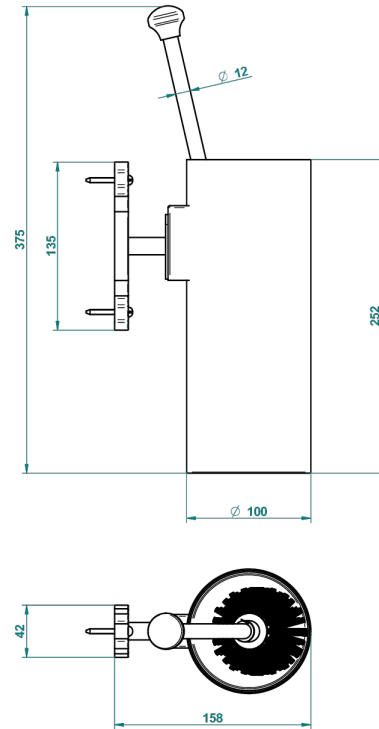

1900 WITH SMOOTH METAL LEVER HANDLES

G3M-4720

Wall mounted toilet brush holder

THG[®]
PARIS

23868

14/01/2016

CHARACTERISTIC

- 1900 with smooth metal lever handles
- Wall mounted toilet brush holder