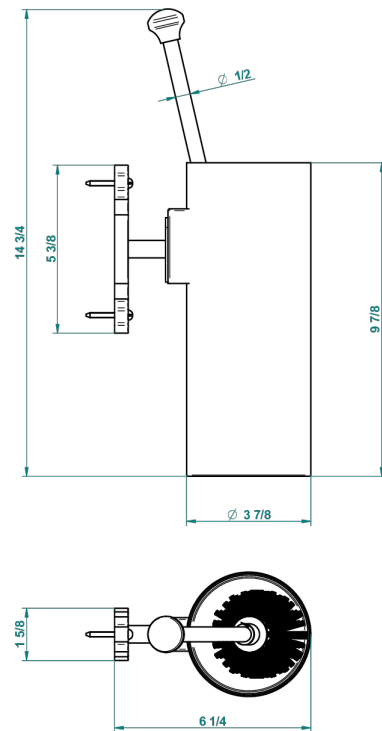

1900 WITH SMOOTH METAL LEVER HANDLES

G3M-4720

Wall mounted toilet brush holder

THG
PARIS

23868

14/01/2016

CHARACTERISTIC

- 1900 with smooth metal lever handles
- Wall mounted toilet brush holder