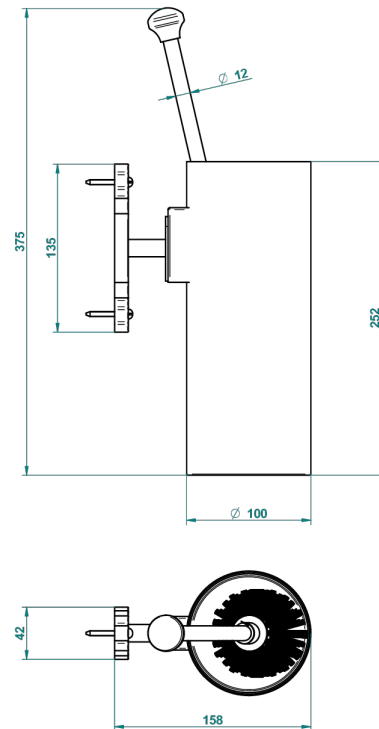

# 1900

G25-4720

Wall mounted toilet brush holder

23868

14/01/2016

## CHARACTERISTIC

- 1900
- Wall mounted toilet brush holder