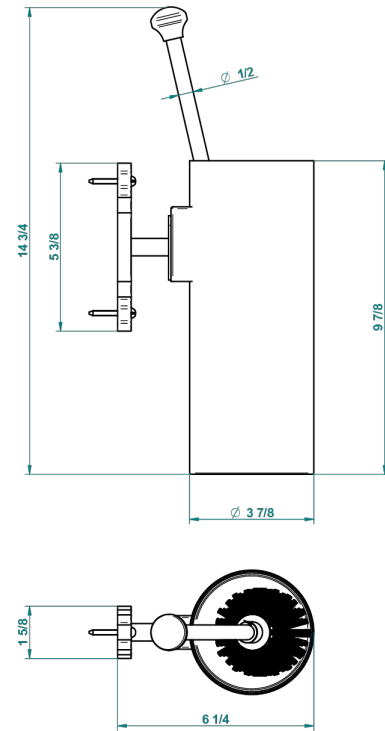

# 1900

G25-4720

Wall mounted toilet brush holder

23868

14/01/2016

## CHARACTERISTIC

- 1900
- Wall mounted toilet brush holder