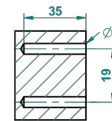

23866

15/12/2015

CHARACTERISTIC

- Océania
- Wall mounted toilet brush holder

AVAILABLE FINITIONS

Black ceram - D30
Blush PVD - H62
Brass color PVD - H49
Brown bronze color PVD - F33
Chrome polished - A02
Chrome polished / gold polished - G02

Copper antique matt, coated - H07
Gold color PVD - H52
Gold mat - F07
Gold polished - F01
Graphite PVD - H64
Light coated bronze - D01

Matt Umber PVD - H67
Matt blush PVD - H60
Matt brass color PVD - H50
Matt brown bronze color PVD - F34
Matt chrome (American satin) - C02
Matt gold color PVD - H53

Matt graphite PVD - H65
Matt nickel (American satin) - C01
Matt nickel color PVD - H56
Nickel antique / Sovereign - H28
Nickel color PVD - H55
Nickel polished - B01

Soft gold - F30
Soft matt gold - F31
Umber PVD - H66