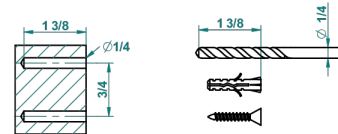

23866

15/12/2015

CHARACTERISTIC

- Océania
- Wall mounted toilet brush holder

AVAILABLE FINITIONS

Black ceram - D30
Blush PVD - H62
Brass color PVD - H49
Brown bronze color PVD - F33
Chrome polished - A02
Chrome polished / gold polished - G02

Copper antique matt, coated - H07
Gold color PVD - H52
Gold mat - F07
Gold polished - F01
Graphite PVD - H64
Light coated bronze - D01

Matt Umber PVD - H67
Matt blush PVD - H60
Matt brass color PVD - H50
Matt brown bronze color PVD - F34
Matt chrome (American satin) - C02
Matt gold color PVD - H53

Matt graphite PVD - H65
Matt nickel (American satin) - C01
Matt nickel color PVD - H56
Nickel antique / Sovereign - H28
Nickel color PVD - H55
Nickel polished - B01

Soft gold - F30
Soft matt gold - F31
Umber PVD - H66