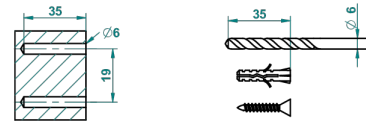

23866

15/12/2015

CHARACTERISTIC

- Océania
- Wall mounted WC brush and holder, all metal

AVAILABLE FINITIONS

Antique nickel - H28
Black ceram - D30
Blush PVD - H62
Brass color PVD - H49
Brown bronze color PVD - F33
Gold color PVD - H52

Graphite PVD - H64
Lacquered light bronze - D01
Matt Umber PVD - H67
Matt blush PVD - H60
Matt brass color PVD - H50
Matt brown bronze color PVD - F34

Matt chrome - C02
Matt gold - F07
Matt gold color PVD - H53
Matt graphite PVD - H65
Matt nickel (color finish) - C01
Matt nickel color PVD - H56

Nickel color PVD - H55
Polished chrome (color finish) - A02
Polished chrome / Polished gold (color finish) - G02
Polished gold (color finish) - F01
Polished nickel - B01
Soft gold - F30

Soft matt gold - F31
Umber PVD - H66
Varnished matt antique red copper (color finish) - H07