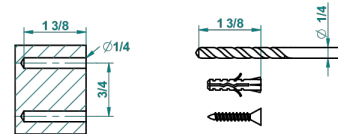

23866

15/12/2015

CHARACTERISTIC

- Océania
- Wall mounted WC brush and holder, all metal

AVAILABLE FINITIONS

Antique nickel - H28
Black ceram - D30
Blush PVD - H62
Brass color PVD - H49
Brown bronze color PVD - F33
Gold color PVD - H52

Graphite PVD - H64
Lacquered light bronze - D01
Matt Umber PVD - H67
Matt blush PVD - H60
Matt brass color PVD - H50
Matt brown bronze color PVD - F34

Matt chrome - C02
Matt gold - F07
Matt gold color PVD - H53
Matt graphite PVD - H65
Matt nickel (color finish) - C01
Matt nickel color PVD - H56

Nickel color PVD - H55
Polished chrome (color finish) - A02
Polished chrome / Polished gold (color finish) - G02
Polished gold (color finish) - F01
Polished nickel - B01
Soft gold - F30

Soft matt gold - F31
Umber PVD - H66
Varnished matt antique red copper (color finish) - H07