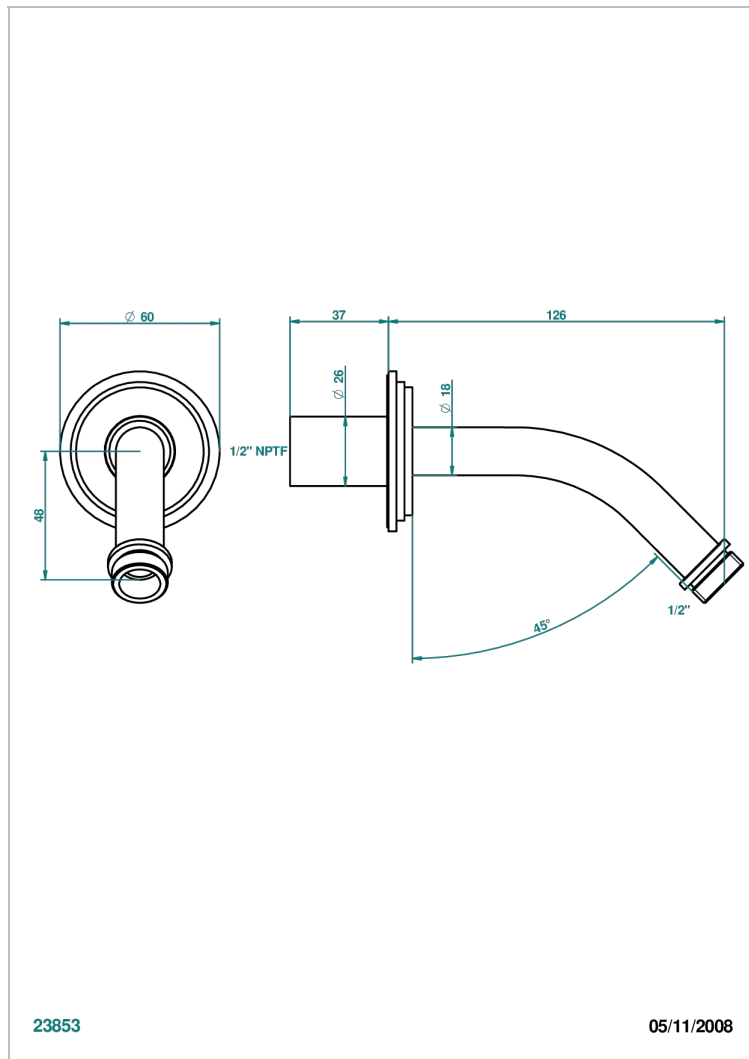

FAUBOURG METAL WITH LEVER HANDLES

G2U-82/US

Horizontal shower arm, 45°, lg: 4" 3/4

CHARACTERISTIC

- Faubourg Metal with lever handles
- Horizontal shower arm, 45°, lg: 4" 3/4

AVAILABLE FINITIONS

Black ceram - D30
Blush PVD - H62
Brass color PVD - H49
Brown bronze color PVD - F33
Chrome polished - A02
Chrome polished / gold polished - G02