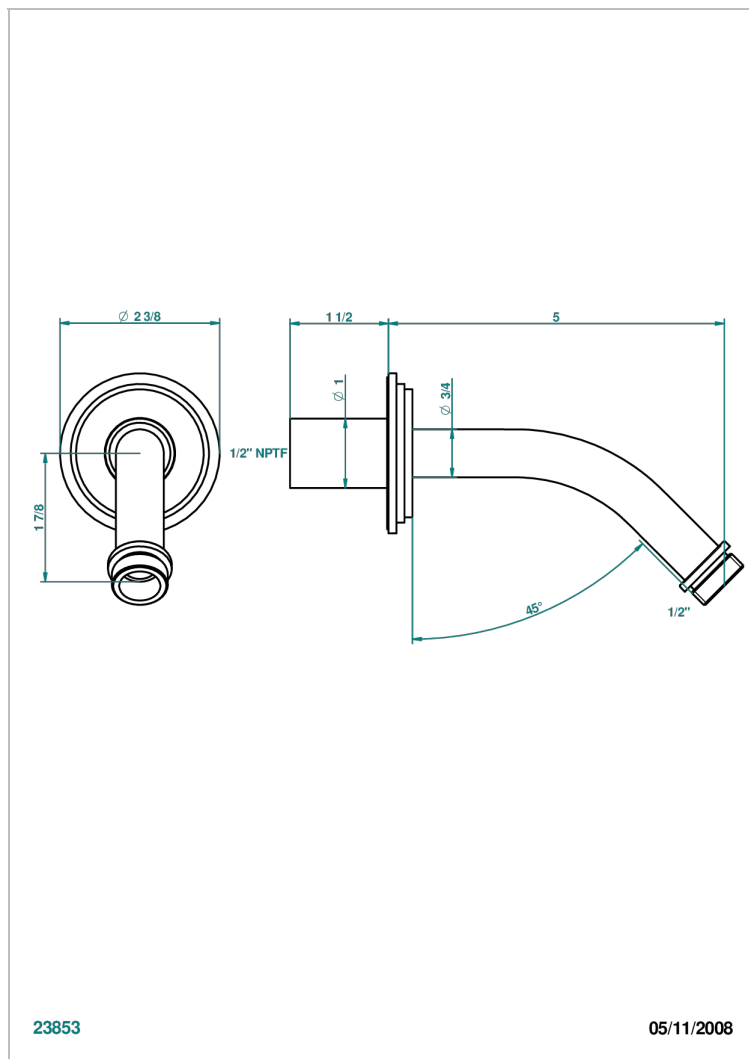

# FAUBOURG METAL WITH LEVER HANDLES

G2U-82/US

Horizontal shower arm, 45°, lg: 4" 3/4

## CHARACTERISTIC

- Faubourg Metal with lever handles
- Horizontal shower arm, 45°, lg: 4" 3/4