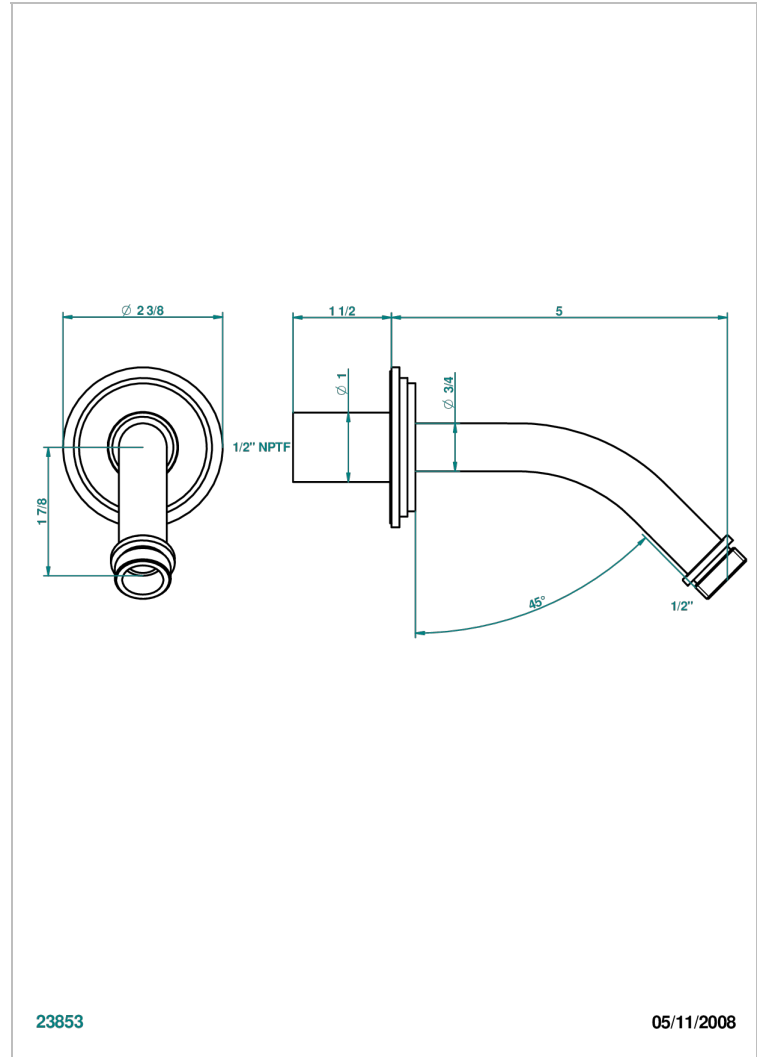

# FROUFROU

G2N-82/US

Horizontal shower arm, 45°, lg: 4" 3/4

THG<sup>®</sup>  
PARIS

## CHARACTERISTIC

- Froufrou
- Horizontal shower arm, 45°, lg: 4" 3/4