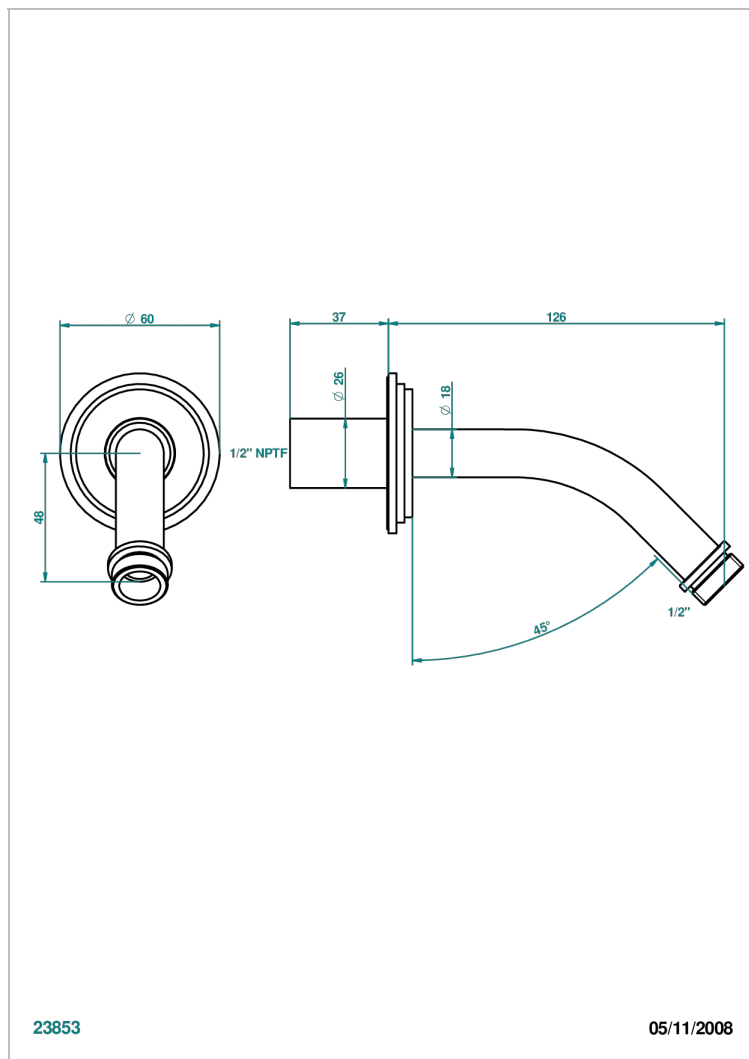

FAUBOURG BLACK PORCELAIN WITH LEVER HANDLES

G2M-82/US

Horizontal shower arm, 45°, lg: 4" 3/4

CHARACTERISTIC

- Faubourg Black Porcelain with lever handles
- Horizontal shower arm, 45°, lg: 4" 3/4

AVAILABLE FINITIONS