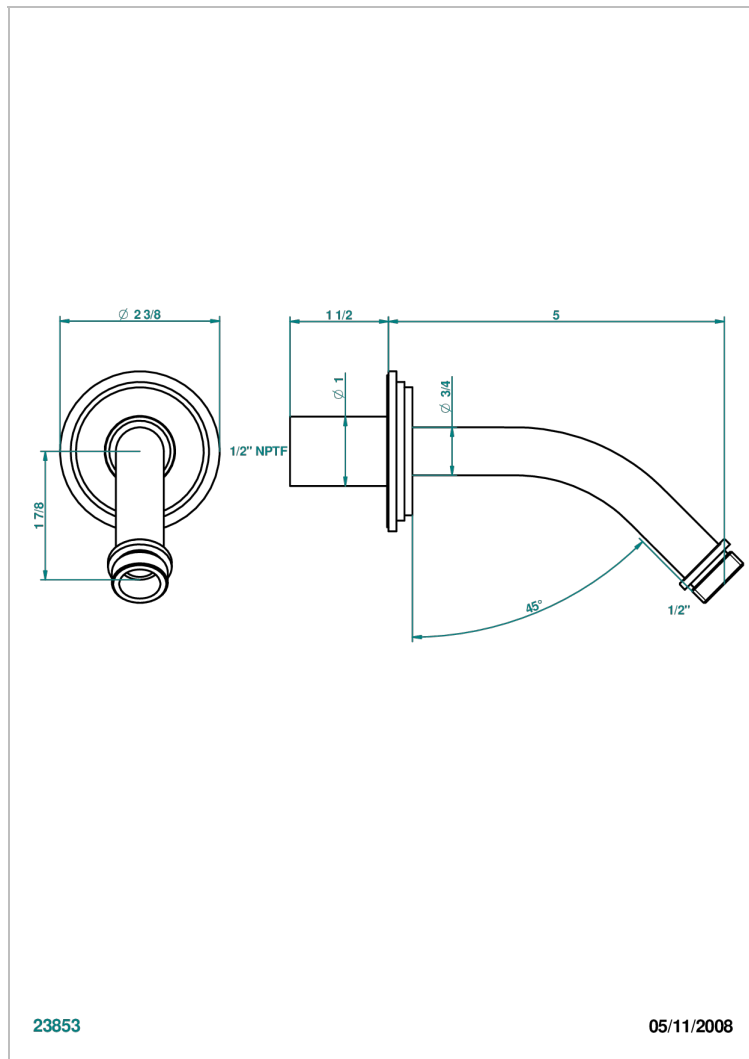

FAUBOURG BLACK PORCELAIN WITH LEVER HANDLES

G2M-82/US

Horizontal shower arm, 45°, lg: 4" 3/4

CHARACTERISTIC

- Faubourg Black Porcelain with lever handles
- Horizontal shower arm, 45°, lg: 4" 3/4

AVAILABLE FINITIONS