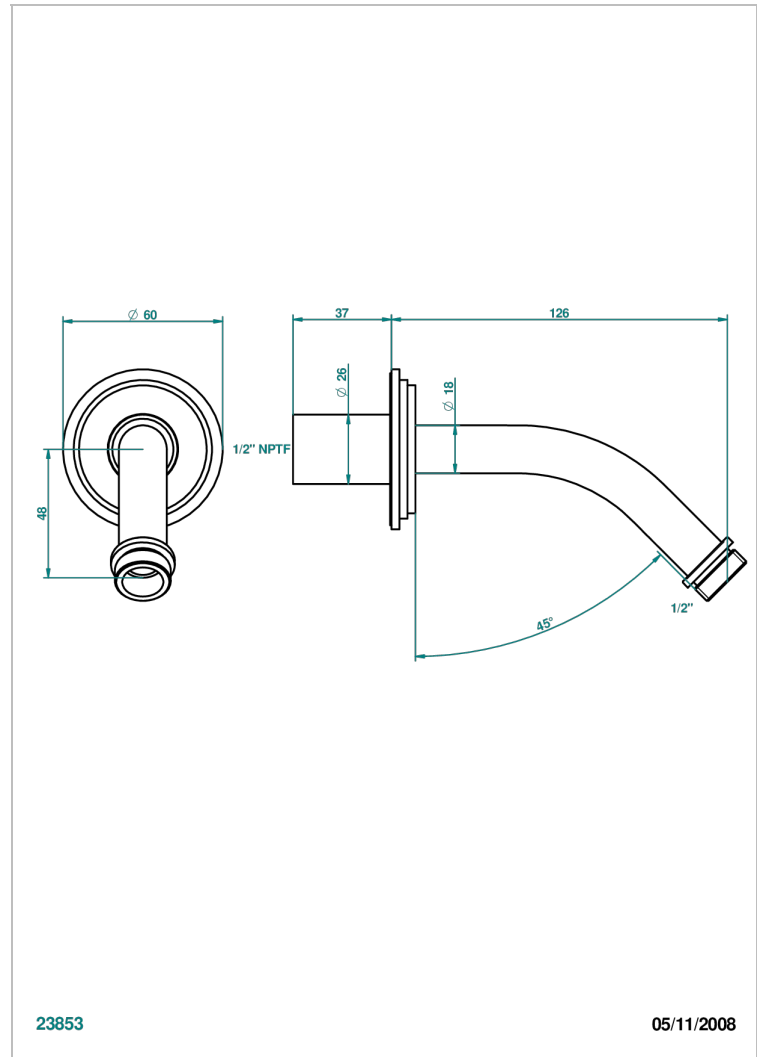

# FAUBOURG BLACK PORCELAIN

G2L-82/US

Horizontal shower arm, 45°, lg: 4" 3/4

THG<sup>®</sup>  
PARIS

## CHARACTERISTIC

- Faubourg Black Porcelain
- Horizontal shower arm, 45°, lg: 4" 3/4