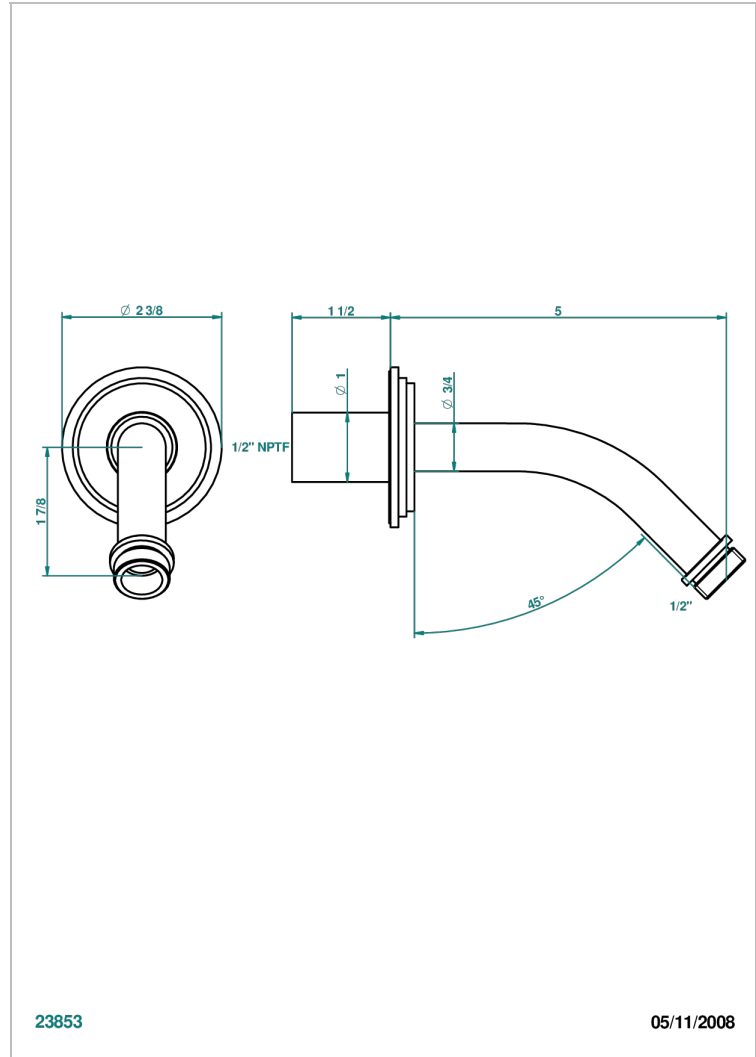

FAUBOURG BLACK PORCELAIN

G2L-82/US

Horizontal shower arm, 45°, lg: 4" 3/4

THG[®]
PARIS

CHARACTERISTIC

- Faubourg Black Porcelain
- Horizontal shower arm, 45°, lg: 4" 3/4

AVAILABLE FINITIONS

Black ceram - D30
Blush PVD - H62
Brass color PVD - H49
Brown bronze color PVD - F33
Chrome polished - A02
Chrome polished / gold polished - G02