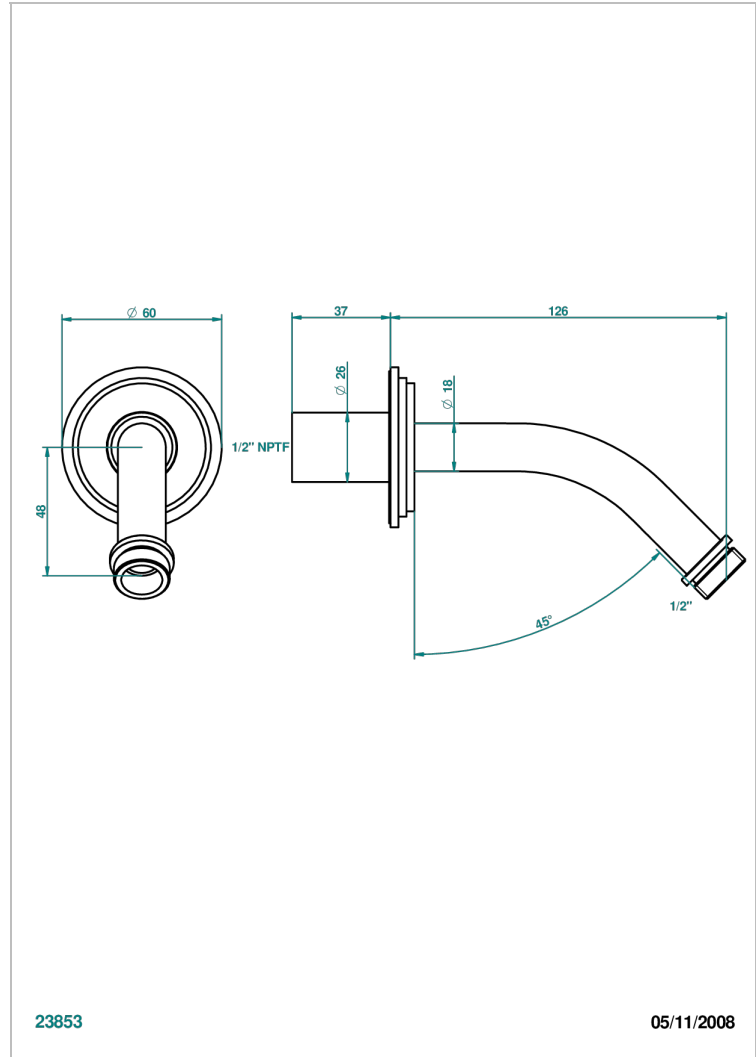

# FAUBOURG WHITE PORCELAIN

G2K-82/US

Horizontal shower arm, 45°, lg: 4" 3/4

THG<sup>®</sup>  
PARIS

## CHARACTERISTIC

- Faubourg White Porcelain
- Horizontal shower arm, 45°, lg: 4" 3/4