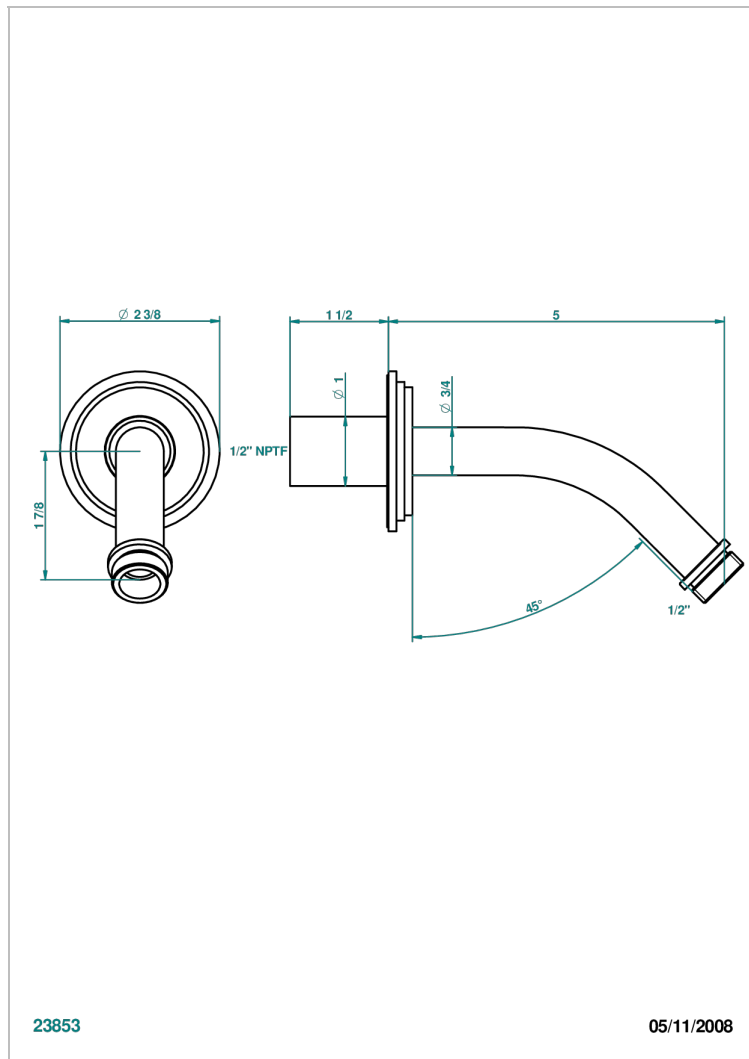

# FAUBOURG WHITE PORCELAIN

G2K-82/US

Horizontal shower arm, 45°, lg: 4" 3/4

23853

05/11/2008

## CHARACTERISTIC

- Faubourg White Porcelain
- Horizontal shower arm, 45°, lg: 4" 3/4