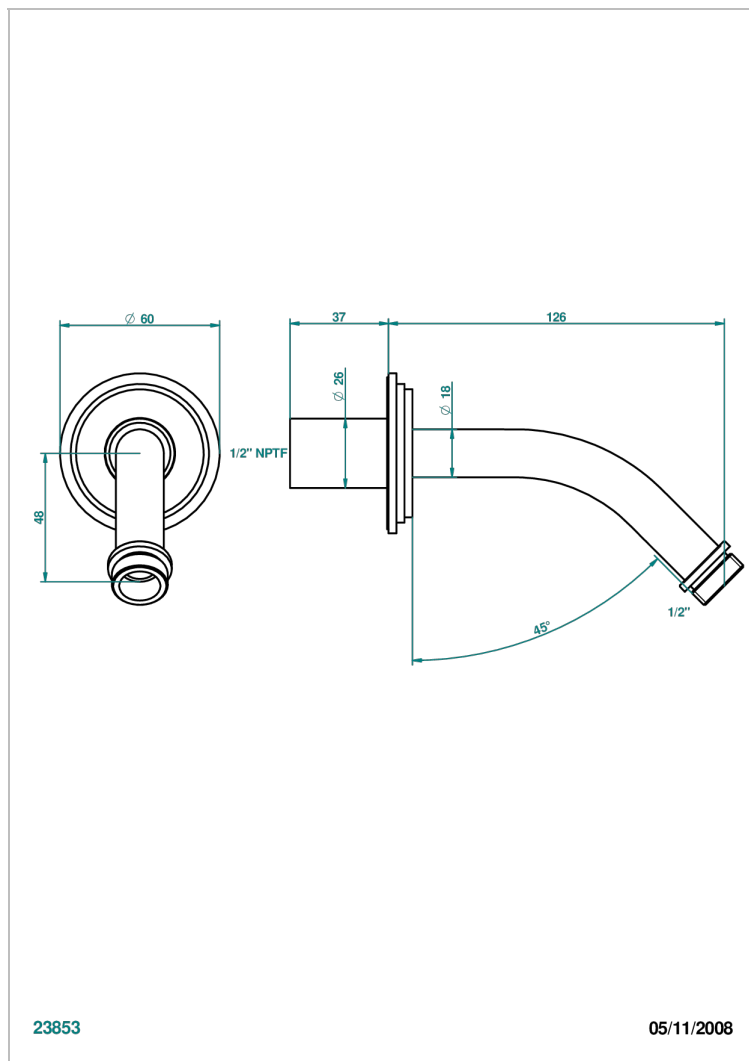

FAUBOURG WHITE PORCELAIN WITH LEVER HANDLES

G2J-82/US

Horizontal shower arm, 45°, lg: 4" 3/4

CHARACTERISTIC

- Faubourg White Porcelain with lever handles
- Horizontal shower arm, 45°, lg: 4" 3/4

AVAILABLE FINITIONS