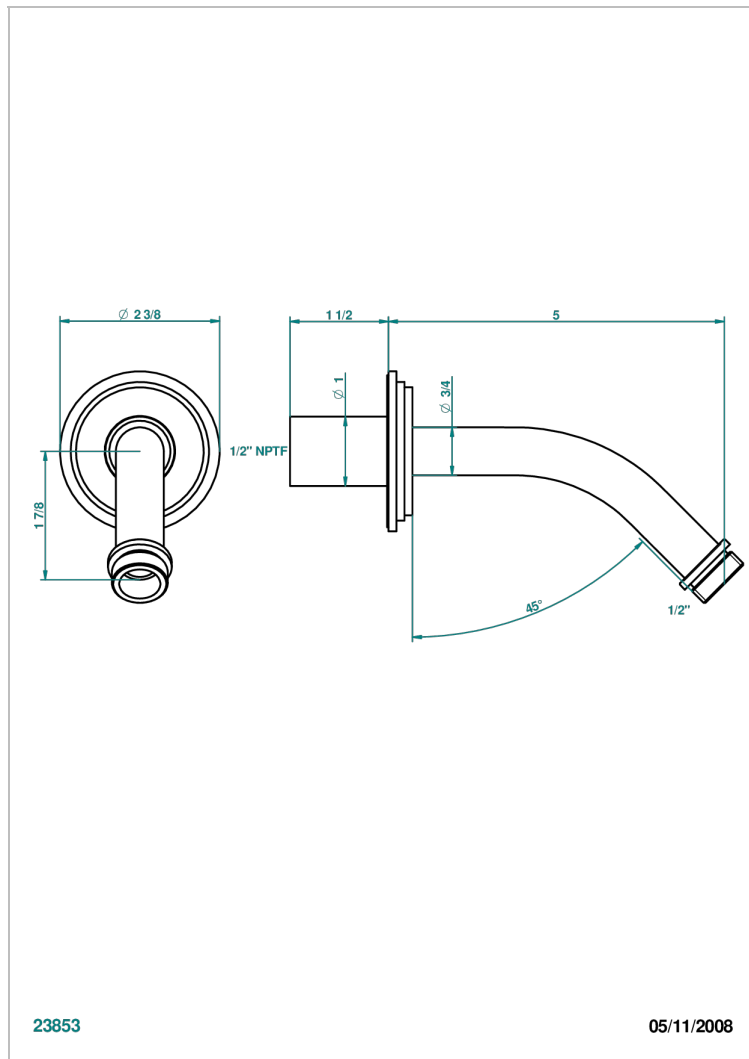

FAUBOURG WHITE PORCELAIN WITH LEVER HANDLES

G2J-82/US

Horizontal shower arm, 45°, lg: 4" 3/4

CHARACTERISTIC

- Faubourg White Porcelain with lever handles
- Horizontal shower arm, 45°, lg: 4" 3/4

AVAILABLE FINITIONS