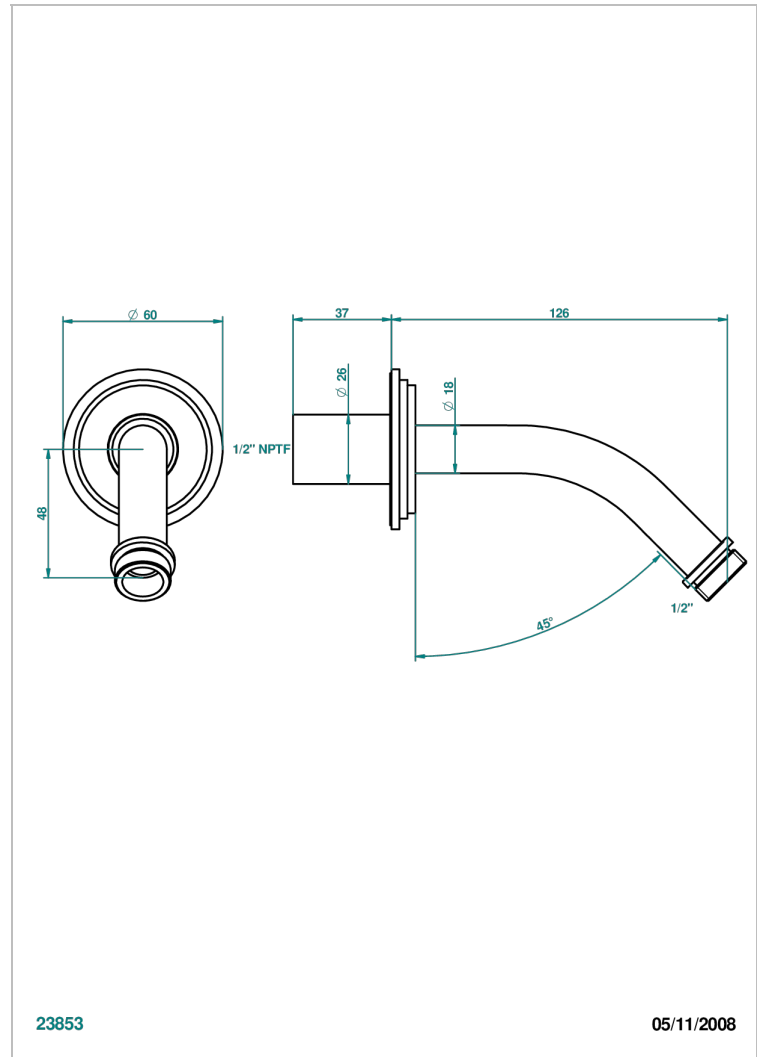

LE 9 NERO MARQUINA

G2I-82/US

Horizontal shower arm, 45°, lg: 4" 3/4

THG[®]
PARIS

CHARACTERISTIC

- Le 9 Nero Marquina
- Horizontal shower arm, 45°, lg: 4" 3/4

AVAILABLE FINITIONS

Black ceram - D30
Blush PVD - H62
Brass color PVD - H49
Brown bronze color PVD - F33
Chrome polished - A02
Chrome polished / gold polished - G02