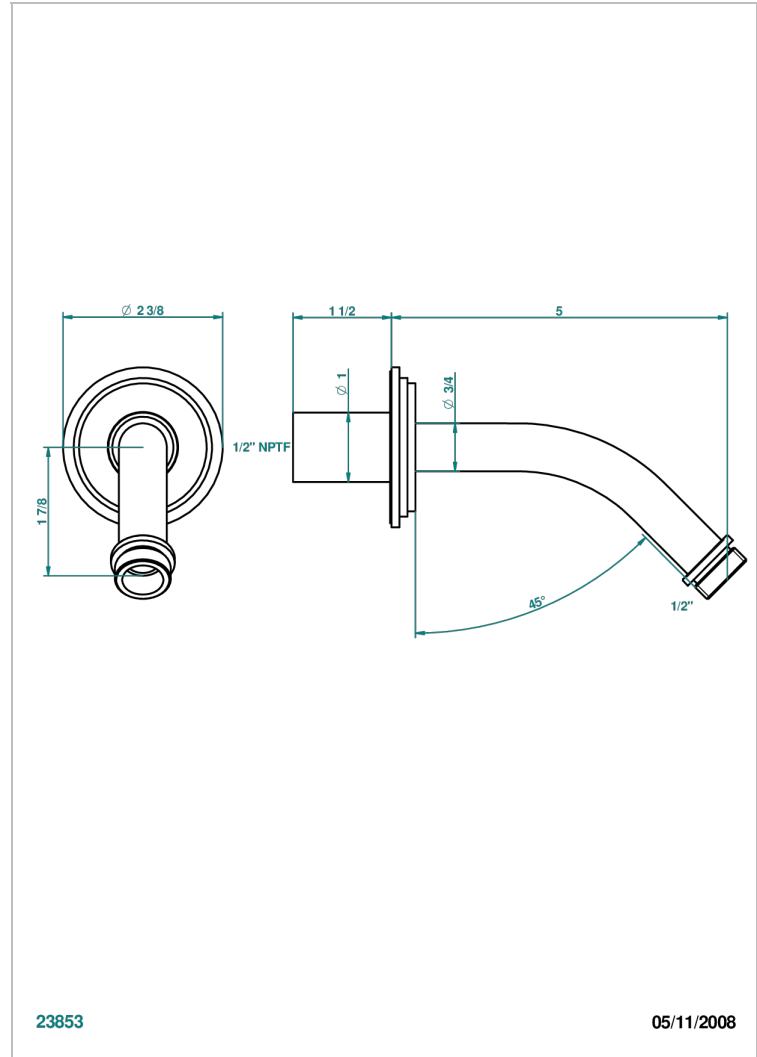

LE 9 NERO MARQUINA

G2I-82/US

Horizontal shower arm, 45°, lg: 4" 3/4

THG[®]
PARIS

CHARACTERISTIC

- Le 9 Nero Marquina
- Horizontal shower arm, 45°, lg: 4" 3/4

AVAILABLE FINITIONS

Black ceram - D30
Blush PVD - H62
Brass color PVD - H49
Brown bronze color PVD - F33
Chrome polished - A02
Chrome polished / gold polished - G02