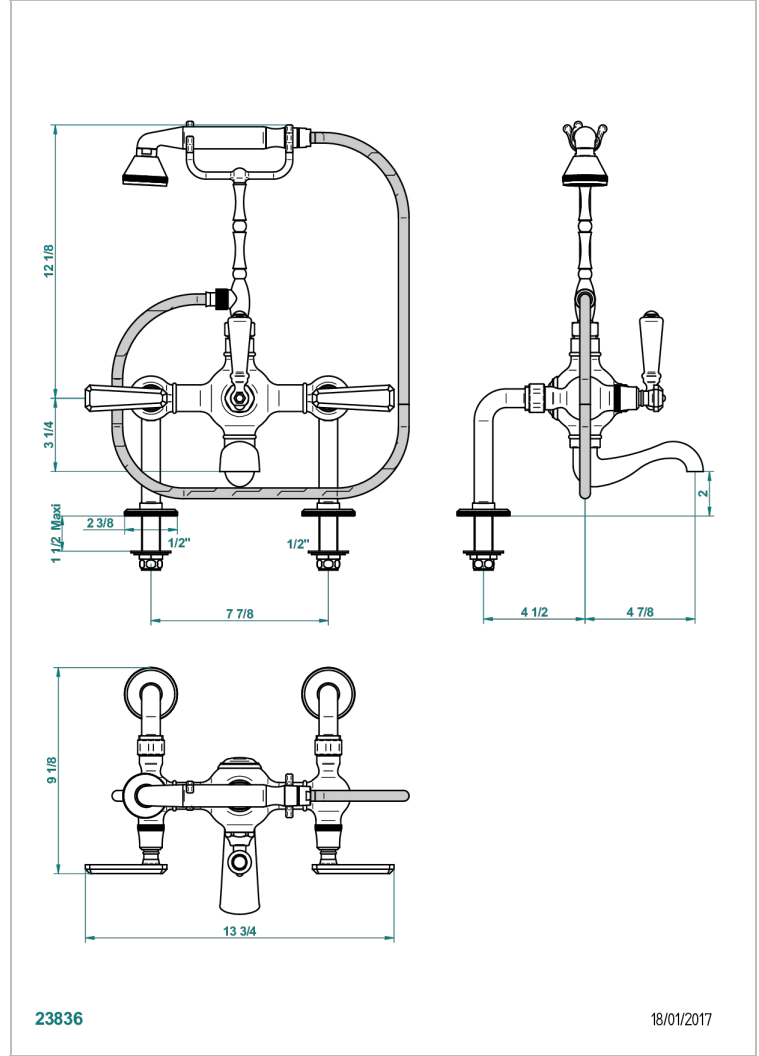

# TRADITION WITH LEVER

A58-14G

THG  
PARIS

Rim mounted 2-hole bath/telephone shower mixer, shower and hose , 200 mm centres

## CHARACTERISTIC

- Tradition with lever
- Rim mounted 2-hole bath/telephone shower mixer, shower and hose , 200 mm centres

## TECHNICAL SPECS

- Recommandé : 3 bars (max. 5 bars) - Advised : 43,5 psi (max. 72 psi)
- Bec : 75 l/min à 3 bars - Douchette : 9,5 l/min à 3 bars
- Spout : 19,8 gpm at 43.5 psi - Handshower : 2.5 gpm at 43.5 psi