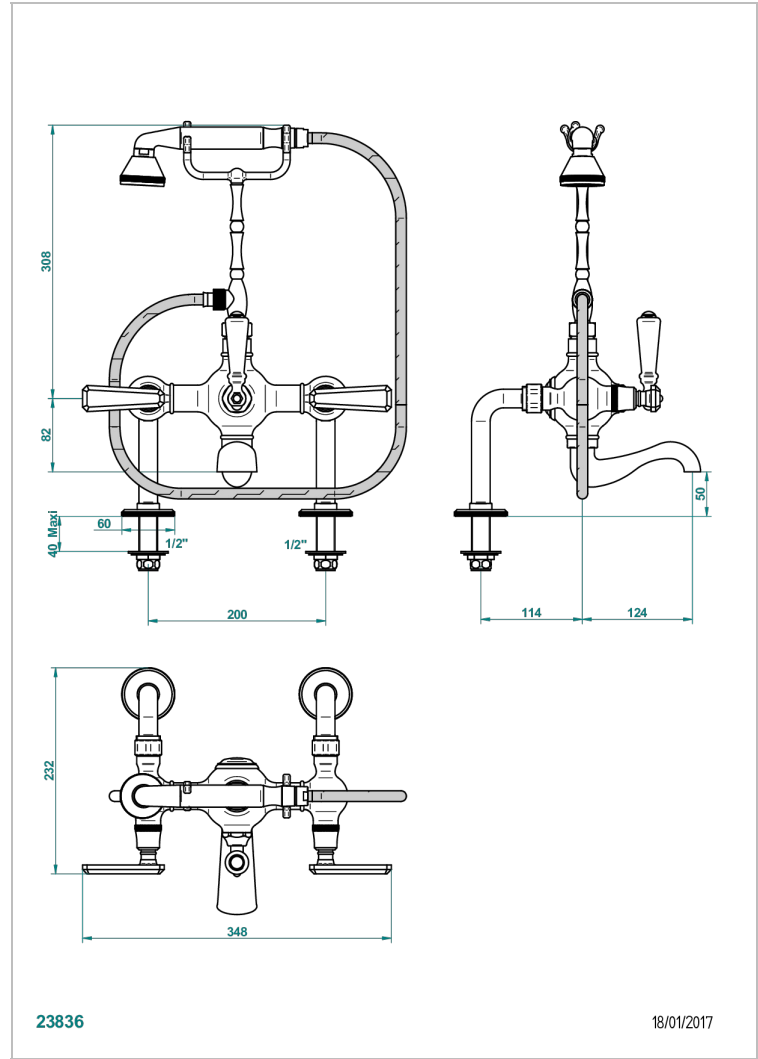

# TRADITION WITH LEVER

A58-14G

Rim mounted 2-hole bath/telephone shower mixer, shower and hose , 200 mm centres

THG<sup>®</sup>  
PARIS

## CHARACTERISTIC

- Tradition with lever
- Rim mounted 2-hole bath/telephone shower mixer, shower and hose , 200 mm centres

## TECHNICAL SPECS

- Recommandé : 3 bars (max. 5 bars) - Advised : 43,5 psi (max. 72 psi)
- Bec : 75 l/min à 3 bars - Douchette : 9,5 l/min à 3 bars
- Spout : 19,8 gpm at 43.5 psi - Handshower : 2.5 gpm at 43.5 psi