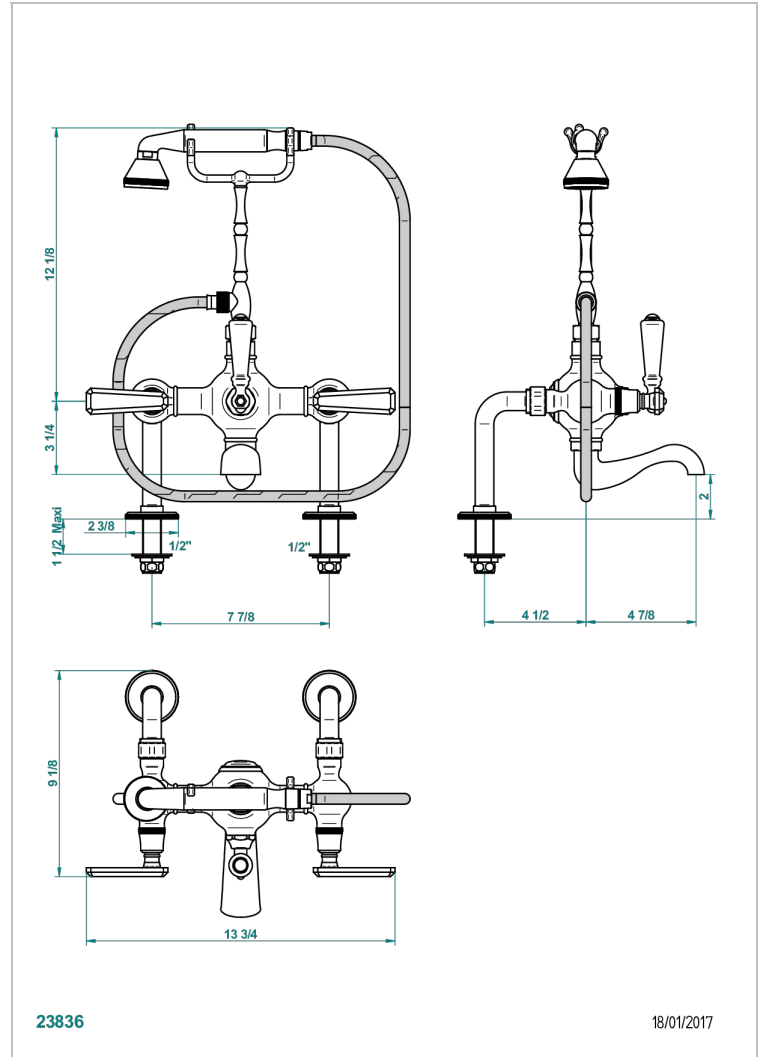

# TRADITION WITH LEVER

A58-14G

Rim mounted 2-hole bath/telephone shower mixer, shower and hose , 200 mm centres

THG<sup>®</sup>  
PARIS

## CHARACTERISTIC

- Tradition with lever
- Rim mounted 2-hole bath/telephone shower mixer, shower and hose , 200 mm centres

## TECHNICAL SPECS

- Recommandé : 3 bars (max. 5 bars) - Advised : 43,5 psi (max. 72 psi)
- Bec : 75 l/min à 3 bars - Douchette : 9,5 l/min à 3 bars
- Spout : 19,8 gpm at 43.5 psi - Handshower : 2.5 gpm at 43.5 psi