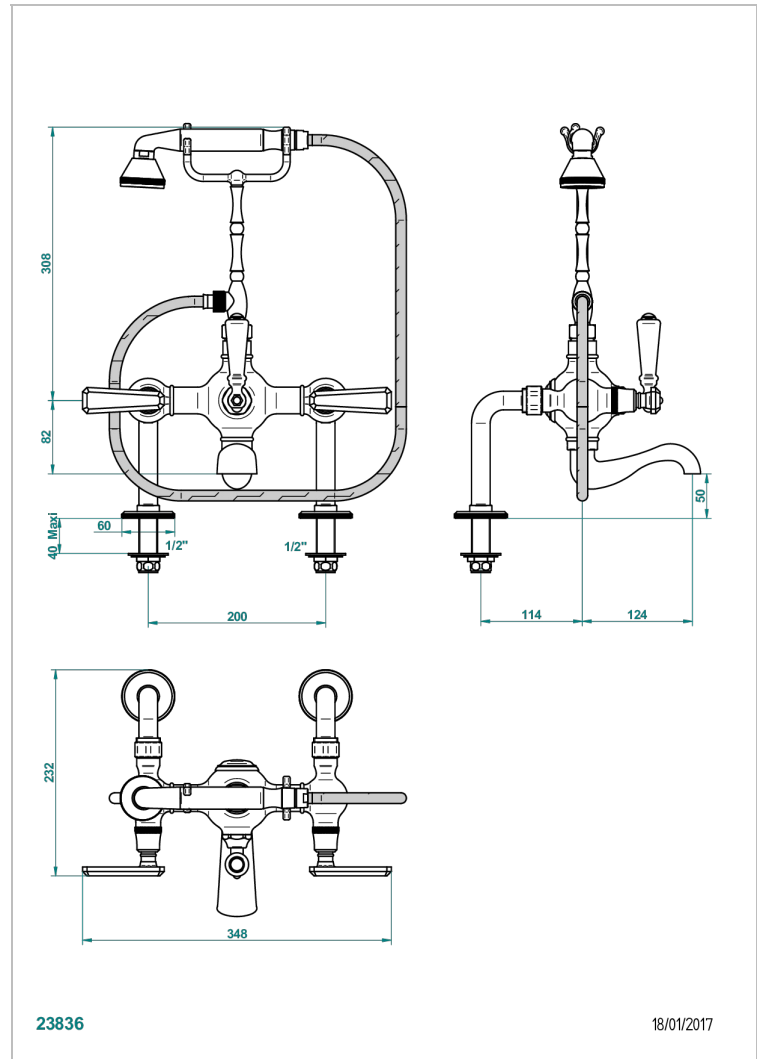

TRADITION WITH LEVER

A58-14G

THG[®]
PARIS

Rim mounted 2-hole bath/telephone shower mixer, shower and hose , 200 mm centres

CHARACTERISTIC

- Tradition with lever
- Rim mounted 2-hole bath/telephone shower mixer, shower and hose , 200 mm centres

TECHNICAL SPECS

- Recommandé : 3 bars (max. 5 bars) - Advised : 43,5 psi (max. 72 psi)
- Bec : 75 l/min à 3 bars - Douchette : 9,5 l/min à 3 bars
- Spout : 19,8 gpm at 43.5 psi - Handshower : 2.5 gpm at 43.5 psi