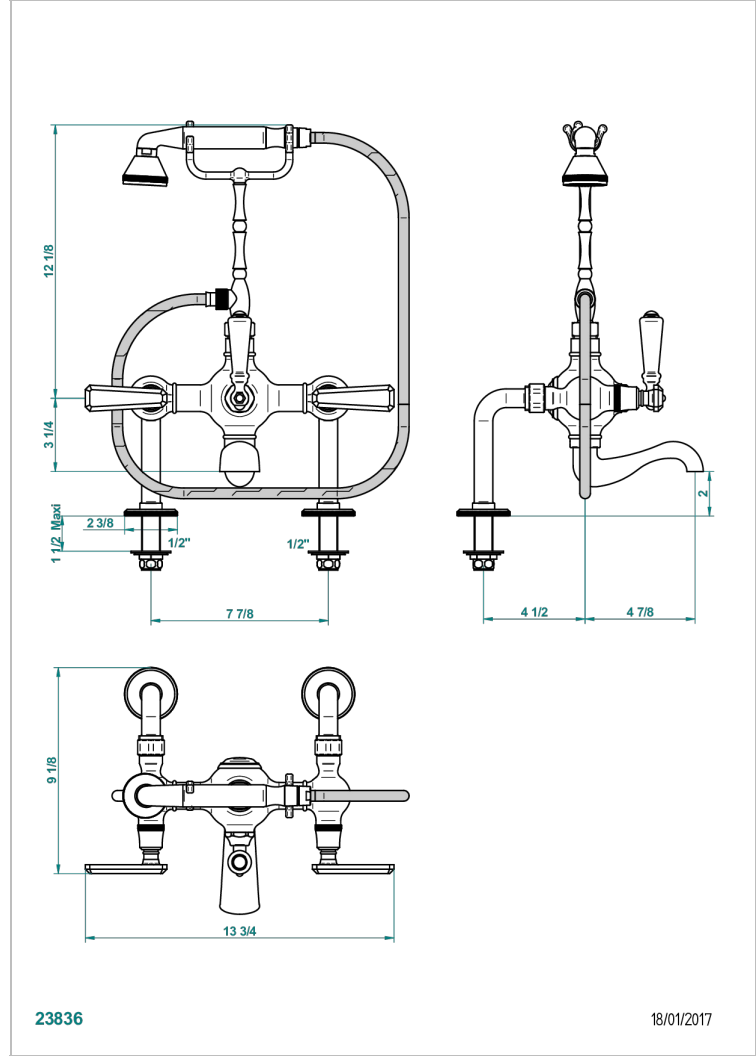

# TRADITION WITH LEVER

A58-14G

Rim mounted 2-hole bath/telephone shower mixer, shower and hose , 200 mm centres

THG<sup>®</sup>  
PARIS

## CHARACTERISTIC

- Tradition with lever
- Rim mounted 2-hole bath/telephone shower mixer, shower and hose , 200 mm centres

## TECHNICAL SPECS

- Recommandé : 3 bars (max. 5 bars) - Advised : 43,5 psi (max. 72 psi)
- Bec : 75 l/min à 3 bars - Douchette : 9,5 l/min à 3 bars
- Spout : 19,8 gpm at 43.5 psi - Handshower : 2.5 gpm at 43.5 psi