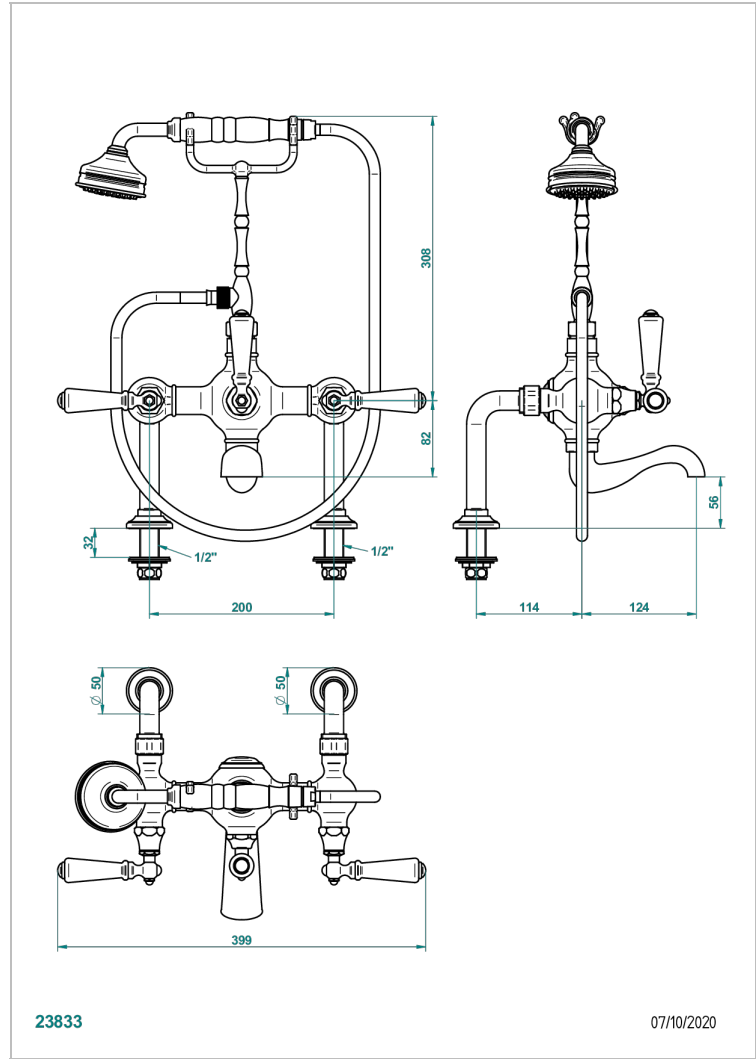

BROADWAY WITH LEVER

A04-14G

THG[®]
PARIS

Rim mounted 2-hole bath/telephone shower mixer, shower and hose , 200 mm centres

23833

07/10/2020

CHARACTERISTIC

- Broadway with Lever
- Rim mounted 2-hole bath/telephone shower mixer, shower and hose , 200 mm centres

TECHNICAL SPECS

- Recommandé : 3 bars (max. 5 bars) - Advised : 43,5 psi (max. 72 psi)
- Bec : 22 l/min à 3 bars - Douchette : 9,5 l/min à 3 bars
- Spout : 5.82 gpm at 43.5 psi - Handshower : 2.5 gpm at 43.5 psi
- Débit 2 fonctions utilisées : 22 l/min à 3 bars cumulés - 2 fonctions used : 5.82 gpm at 43.5 psi cumulated

AVAILABLE FINITIONS

Antique nickel - H28
Black ceram - D30
Blush PVD - H62
Brass color PVD - H49
Brown bronze color PVD - F33
Gold color PVD - H52

Graphite PVD - H64
Lacquered light bronze - D01
Matt Umber PVD - H67
Matt blush PVD - H60
Matt brass color PVD - H50
Matt brown bronze color PVD - F34