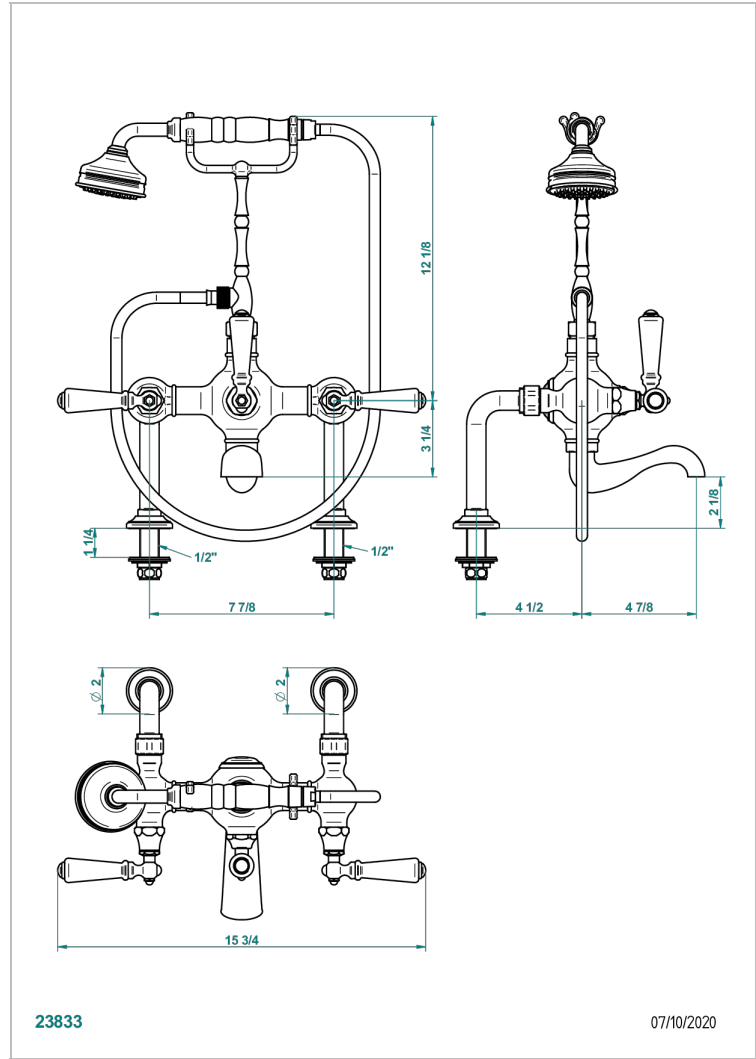

BROADWAY WITH LEVER

A04-14G

Rim mounted 2-hole bath/telephone shower mixer, shower and hose , 200 mm centres

CHARACTERISTIC

- Broadway with Lever
- Rim mounted 2-hole bath/telephone shower mixer, shower and hose , 200 mm centres

TECHNICAL SPECS

- Recommandé : 3 bars (max. 5 bars) - Advised : 43,5 psi (max. 72 psi)
- Bec : 22 l/min à 3 bars - Douchette : 9,5 l/min à 3 bars
- Spout : 5.82 gpm at 43.5 psi - Handshower : 2.5 gpm at 43.5 psi
- Débit 2 fonctions utilisées : 22 l/min à 3 bars cumulés - 2 fonctions used : 5.82 gpm at 43.5 psi cumulated

AVAILABLE FINITIONS

Antique nickel - H28
Black ceram - D30
Blush PVD - H62
Brass color PVD - H49
Brown bronze color PVD - F33
Gold color PVD - H52

Graphite PVD - H64
Lacquered light bronze - D01
Matt Umber PVD - H67
Matt blush PVD - H60
Matt brass color PVD - H50
Matt brown bronze color PVD - F34