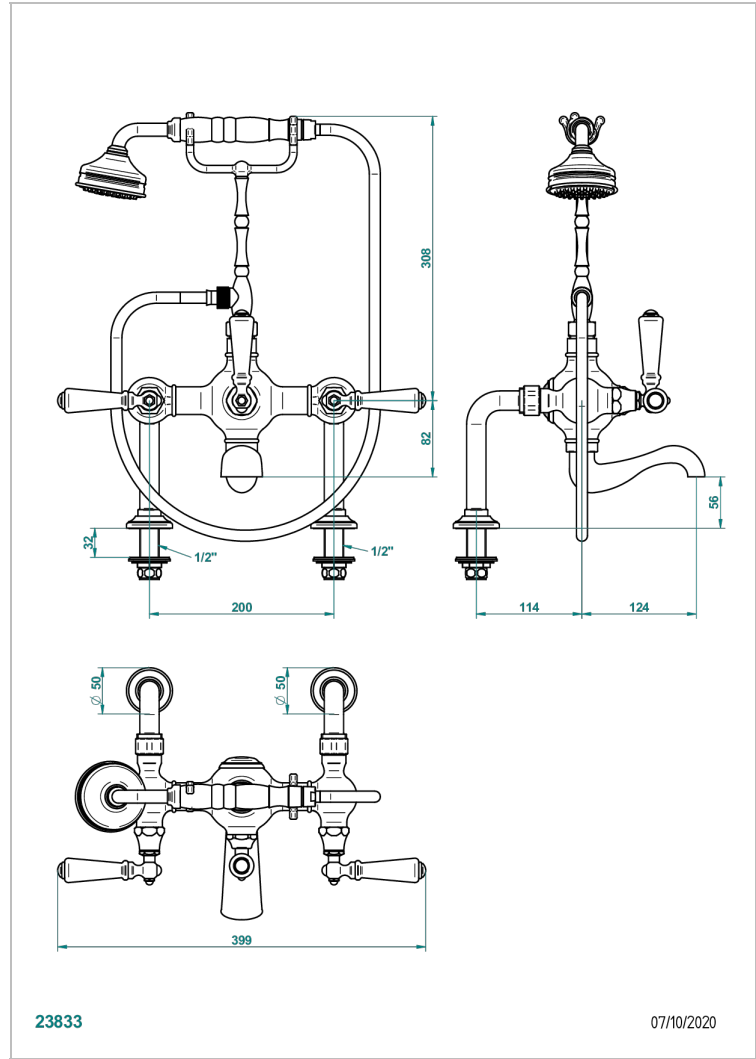

# BROADWAY WITH LEVER

A04-14G

THG  
PARIS

Rim mounted 2-hole bath/telephone shower mixer, shower and hose , 200 mm centres

## CHARACTERISTIC

- Broadway with Lever
- Rim mounted 2-hole bath/telephone shower mixer, shower and hose , 200 mm centres

## TECHNICAL SPECS

- Recommandé : 3 bars (max. 5 bars) - Advised : 43,5 psi (max. 72 psi)
- Bec : 22 l/min à 3 bars - Douchette : 9,5 l/min à 3 bars
- Spout : 5.82 gpm at 43.5 psi - Handshower : 2.5 gpm at 43.5 psi
- Débit 2 fonctions utilisées : 22 l/min à 3 bars cumulés - 2 fonctions used : 5.82 gpm at 43.5 psi cumulated

## AVAILABLE FINITIONS

Antique nickel - H28  
Black ceram - D30  
Blush PVD - H62  
Brass color PVD - H49  
Brown bronze color PVD - F33  
Gold color PVD - H52

Graphite PVD - H64  
Lacquered light bronze - D01  
Matt Umber PVD - H67  
Matt blush PVD - H60  
Matt brass color PVD - H50  
Matt brown bronze color PVD - F34