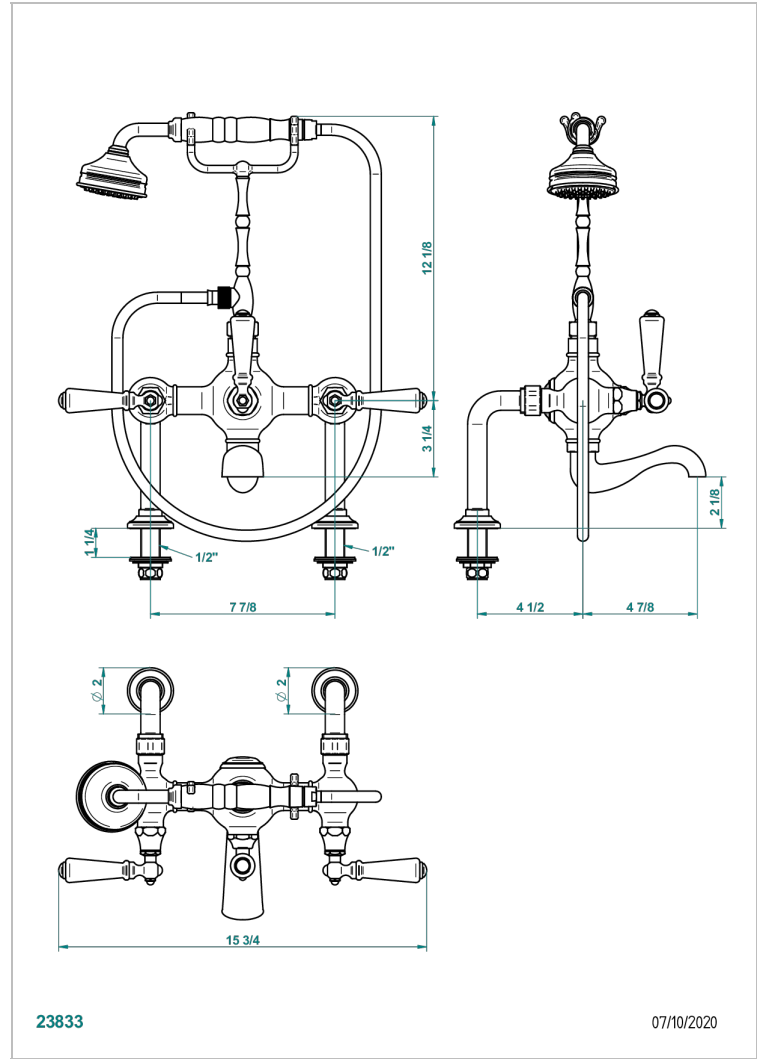

BROADWAY WITH LEVER

A04-14G

Rim mounted 2-hole bath/telephone shower mixer, shower and hose , 200 mm centres

23833

07/10/2020

CHARACTERISTIC

- Broadway with Lever
- Rim mounted 2-hole bath/telephone shower mixer, shower and hose , 200 mm centres

TECHNICAL SPECS

- Recommandé : 3 bars (max. 5 bars) - Advised : 43,5 psi (max. 72 psi)
- Bec : 22 l/min à 3 bars - Douchette : 9,5 l/min à 3 bars
- Spout : 5.82 gpm at 43.5 psi - Handshower : 2.5 gpm at 43.5 psi
- Débit 2 fonctions utilisées : 22 l/min à 3 bars cumulés - 2 fonctions used : 5.82 gpm at 43.5 psi cumulated

AVAILABLE FINITIONS

Antique nickel - H28
Black ceram - D30
Blush PVD - H62
Brass color PVD - H49
Brown bronze color PVD - F33
Gold color PVD - H52

Graphite PVD - H64
Lacquered light bronze - D01
Matt Umber PVD - H67
Matt blush PVD - H60
Matt brass color PVD - H50
Matt brown bronze color PVD - F34