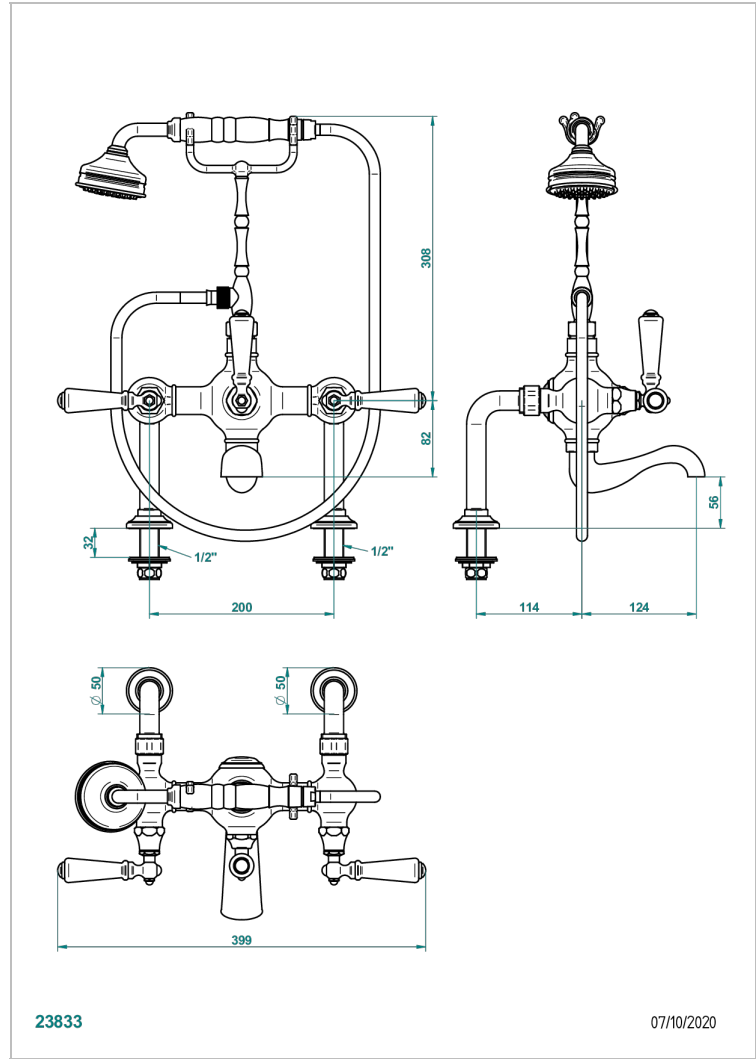

# BROADWAY WITH LEVER

A04-14G

Rim mounted 2-hole bath/telephone shower mixer, shower and hose , 200 mm centres

23833

07/10/2020

## CHARACTERISTIC

- Broadway with Lever
- Rim mounted 2-hole bath/telephone shower mixer, shower and hose , 200 mm centres

## TECHNICAL SPECS

- Recommandé : 3 bars (max. 5 bars) - Advised : 43,5 psi (max. 72 psi)
- Bec : 22 l/min à 3 bars - Douchette : 9,5 l/min à 3 bars
- Spout : 5.82 gpm at 43.5 psi - Handshower : 2.5 gpm at 43.5 psi
- Débit 2 fonctions utilisées : 22 l/min à 3 bars cumulés - 2 fonctions used : 5.82 gpm at 43.5 psi cumulated

## AVAILABLE FINITIONS

Antique nickel - H28  
Black ceram - D30  
Blush PVD - H62  
Brass color PVD - H49  
Brown bronze color PVD - F33  
Gold color PVD - H52

Graphite PVD - H64  
Lacquered light bronze - D01  
Matt Umber PVD - H67  
Matt blush PVD - H60  
Matt brass color PVD - H50  
Matt brown bronze color PVD - F34