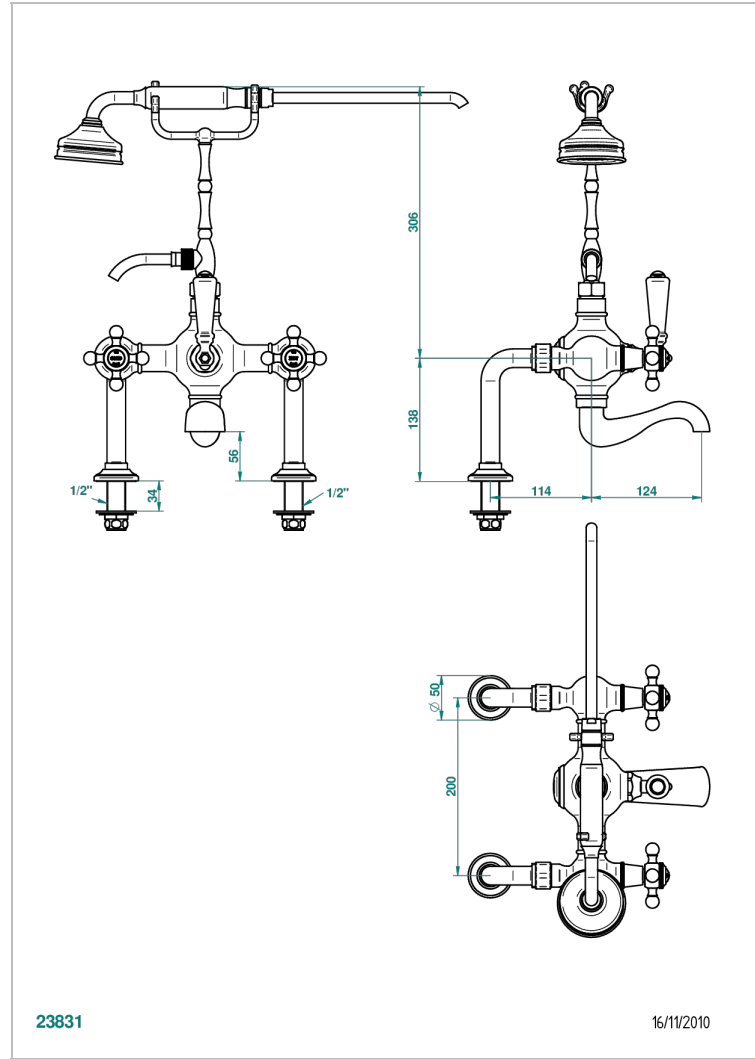

Rim mounted 2-hole bath/telephone shower mixer, shower and hose , 200 mm centres

CHARACTERISTIC

- Charleston
- Rim mounted 2-hole bath/telephone shower mixer, shower and hose , 200 mm centres

TECHNICAL SPECS

- Recommandé : 3 bars (max. 5 bars) - Advised : 43,5 psi (max. 72 psi)
- Bec : 75 l/min à 3 bars - Douchette : 9,5 l/min à 3 bars
- Spout : 19,8 gpm at 43.5 psi - Handshower : 2.5 gpm at 43.5 psi

AVAILABLE FINITIONS