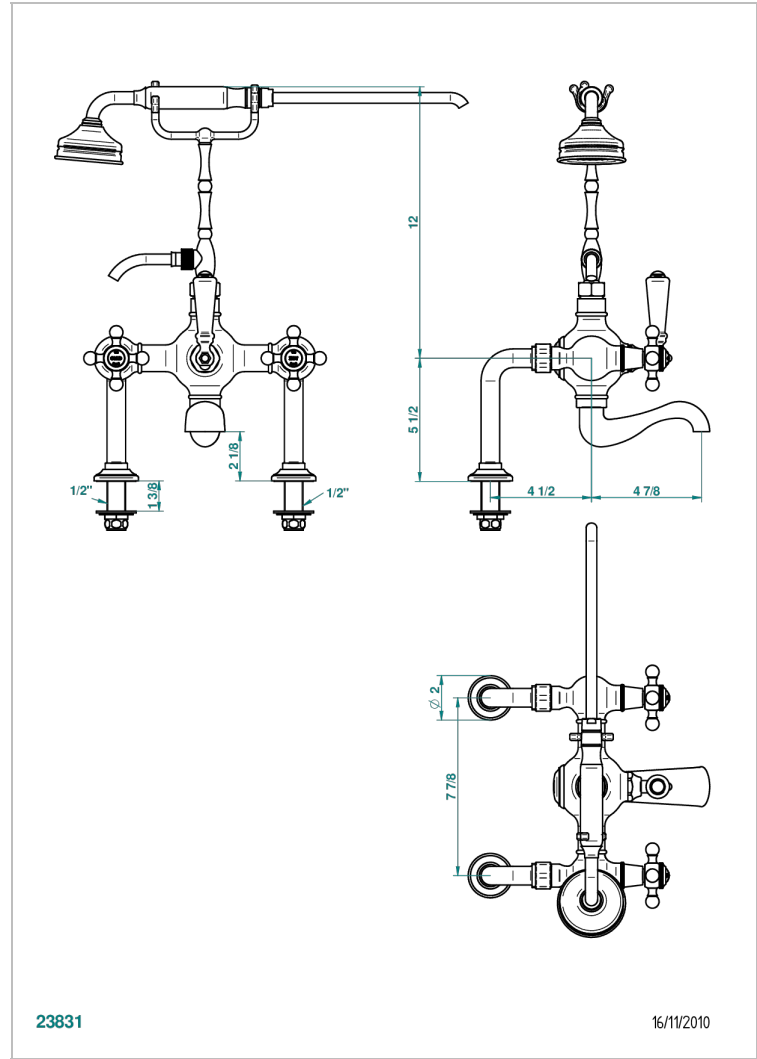

Rim mounted 2-hole bath/telephone shower mixer, shower and hose , 200 mm centres

CHARACTERISTIC

- Charleston
- Rim mounted 2-hole bath/telephone shower mixer, shower and hose , 200 mm centres

TECHNICAL SPECS

- Recommandé : 3 bars (max. 5 bars) - Advised : 43,5 psi (max. 72 psi)
- Bec : 75 l/min à 3 bars - Douchette : 9,5 l/min à 3 bars
- Spout : 19,8 gpm at 43.5 psi - Handshower : 2.5 gpm at 43.5 psi

AVAILABLE FINITIONS