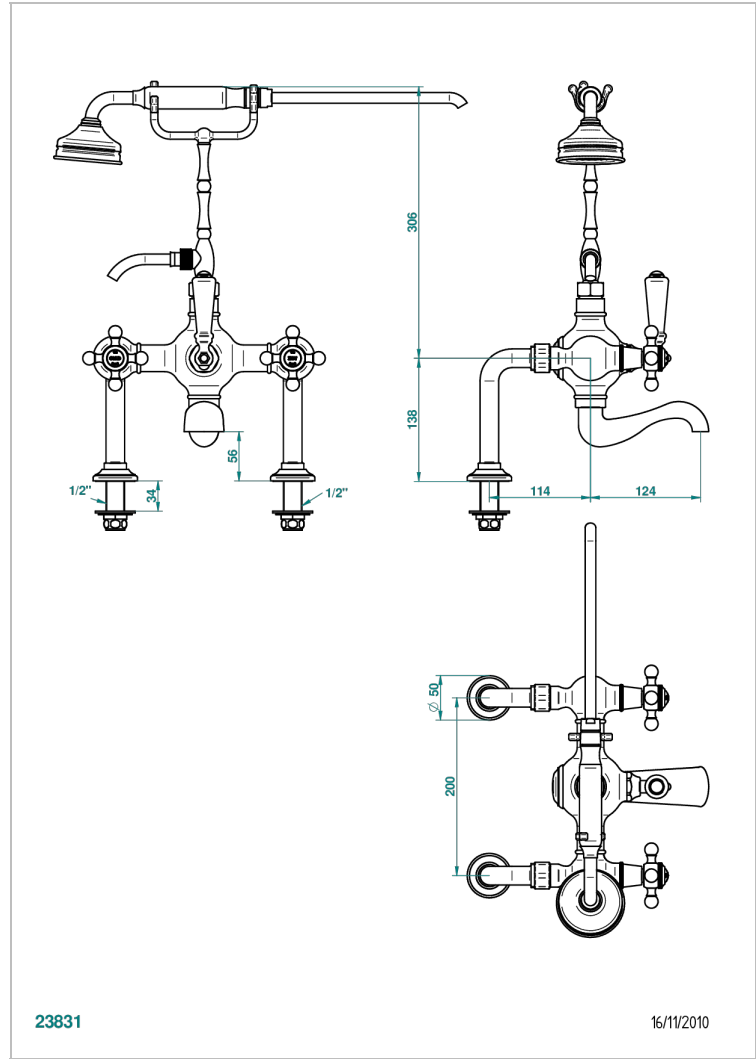

Rim mounted 2-hole bath/telephone shower mixer, shower and hose , 200 mm centres

CHARACTERISTIC

- Charleston
- Rim mounted 2-hole bath/telephone shower mixer, shower and hose , 200 mm centres

TECHNICAL SPECS

- Recommandé : 3 bars (max. 5 bars) - Advised : 43,5 psi (max. 72 psi)
- Bec : 75 l/min à 3 bars - Douchette : 9,5 l/min à 3 bars
- Spout : 19,8 gpm at 43.5 psi - Handshower : 2.5 gpm at 43.5 psi

AVAILABLE FINITIONS