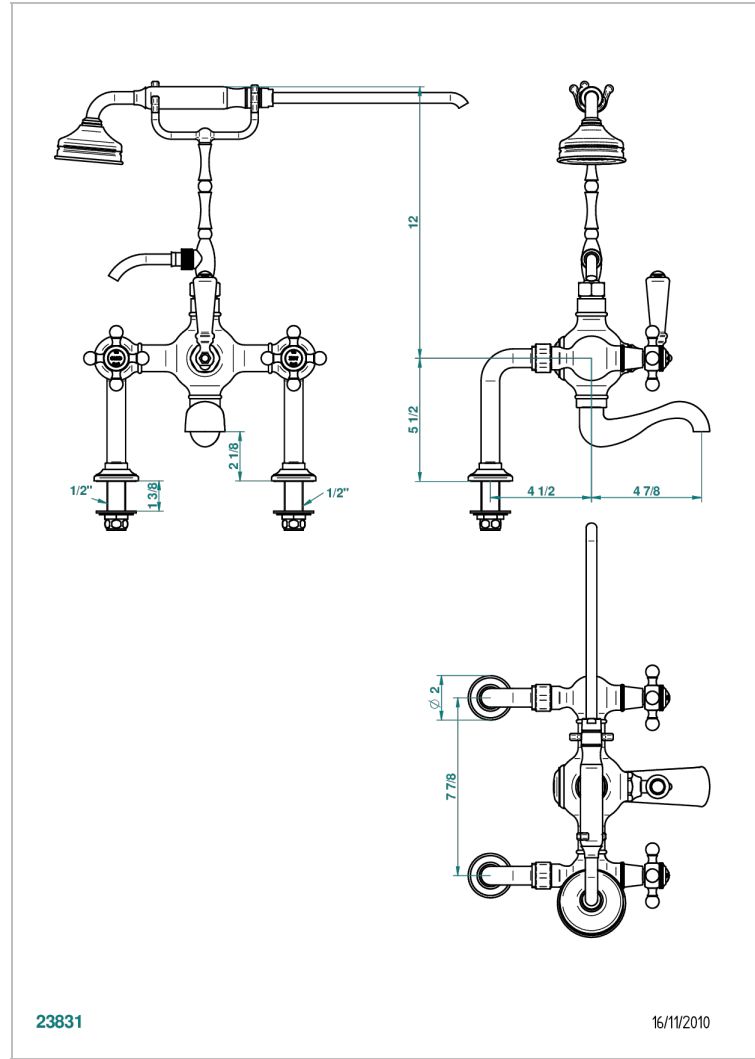

Rim mounted 2-hole bath/telephone shower mixer, shower and hose , 200 mm centres

CHARACTERISTIC

- Charleston
- Rim mounted 2-hole bath/telephone shower mixer, shower and hose , 200 mm centres

TECHNICAL SPECS

- Recommandé : 3 bars (max. 5 bars) - Advised : 43,5 psi (max. 72 psi)
- Bec : 75 l/min à 3 bars - Douchette : 9,5 l/min à 3 bars
- Spout : 19,8 gpm at 43.5 psi - Handshower : 2.5 gpm at 43.5 psi

AVAILABLE FINITIONS