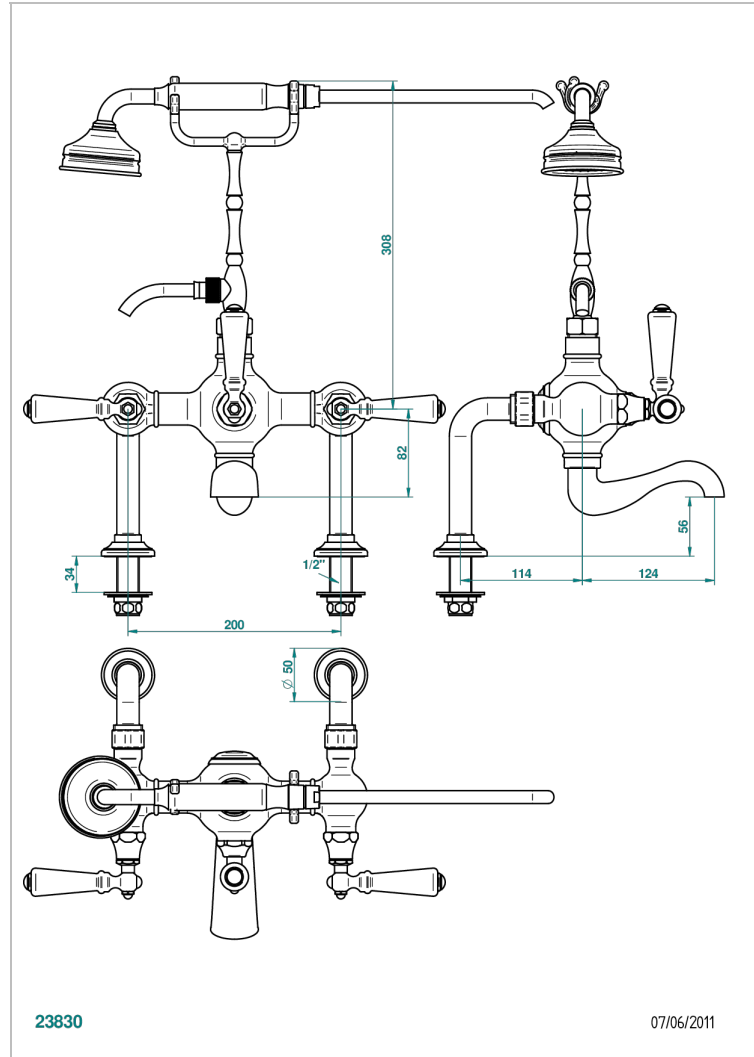

CHARLESTON WITH LEVER

G75-14G

Rim mounted 2-hole bath/telephone shower mixer, shower and hose , 200 mm centres

CHARACTERISTIC

- Charleston with lever
- Rim mounted 2-hole bath/telephone shower mixer, shower and hose , 200 mm centres

TECHNICAL SPECS

- Recommandé : 3 bars (max. 5 bars) - Advised : 43,5 psi (max. 72 psi)
- Bec : 75 l/min à 3 bars - Douchette : 9,5 l/min à 3 bars
- Spout : 19,8 gpm at 43.5 psi - Handshower : 2.5 gpm at 43.5 psi

AVAILABLE FINITIONS

Antique nickel - H28
Black ceram - D30
Blush PVD - H62
Brass color PVD - H49
Brown bronze color PVD - F33
Gold color PVD - H52

Graphite PVD - H64
Lacquered light bronze - D01
Matt Umber PVD - H67
Matt blush PVD - H60
Matt brass color PVD - H50
Matt brown bronze color PVD - F34