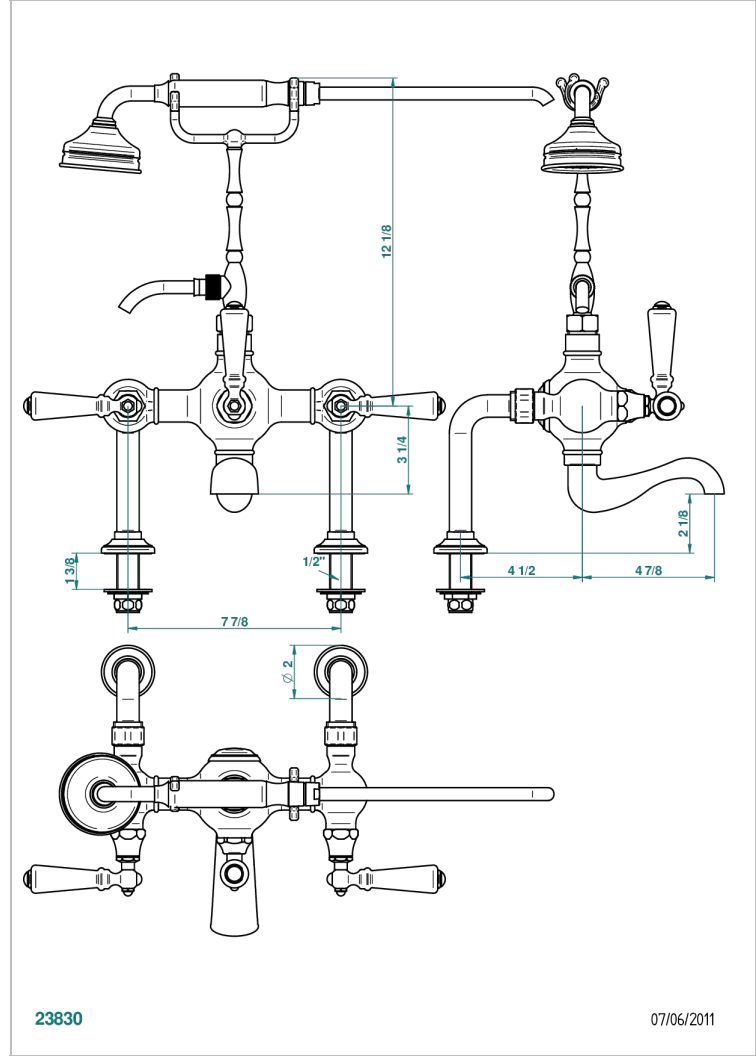

CHARLESTON WITH LEVER

G75-14G

THG[®]
PARIS

Rim mounted 2-hole bath/telephone shower mixer, shower and hose , 200 mm centres

CHARACTERISTIC

- Charleston with lever
- Rim mounted 2-hole bath/telephone shower mixer, shower and hose , 200 mm centres

TECHNICAL SPECS

- Recommandé : 3 bars (max. 5 bars) - Advised : 43,5 psi (max. 72 psi)
- Bec : 75 l/min à 3 bars - Douchette : 9,5 l/min à 3 bars
- Spout : 19,8 gpm at 43.5 psi - Handshower : 2.5 gpm at 43.5 psi

AVAILABLE FINITIONS

Antique nickel - H28
Black ceram - D30
Blush PVD - H62
Brass color PVD - H49
Brown bronze color PVD - F33
Gold color PVD - H52

Graphite PVD - H64
Lacquered light bronze - D01
Matt Umber PVD - H67
Matt blush PVD - H60
Matt brass color PVD - H50
Matt brown bronze color PVD - F34