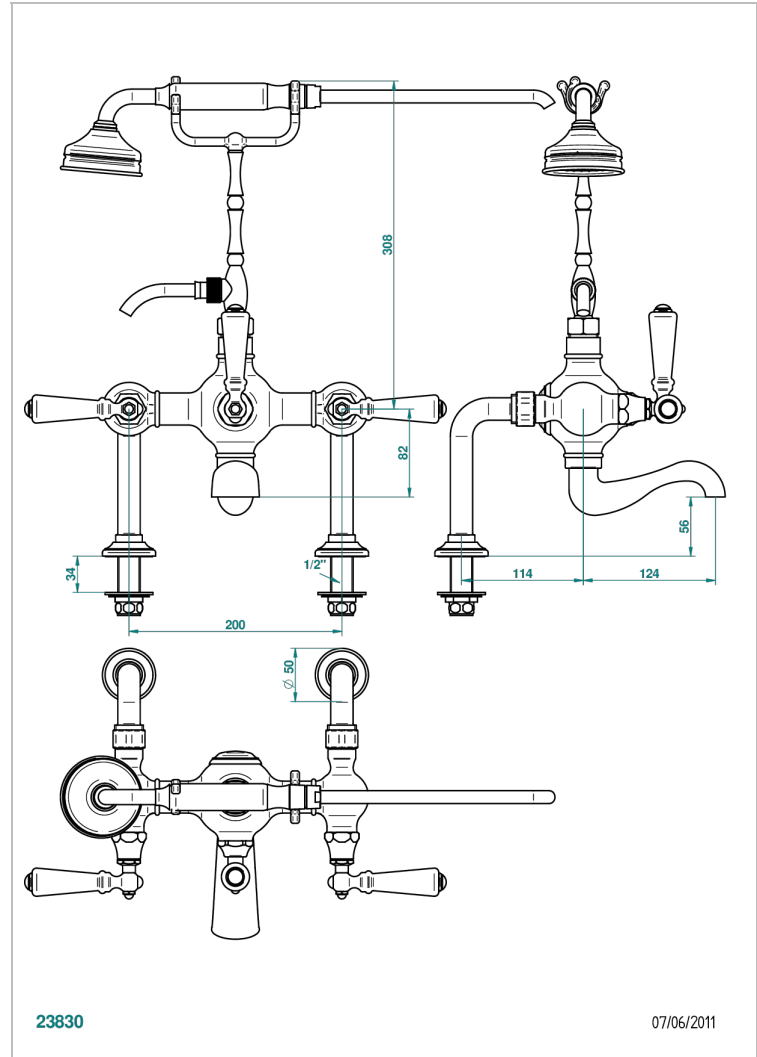

CHARLESTON WITH LEVER

G75-14G

Rim mounted 2-hole bath/telephone shower mixer, shower and hose , 200 mm centres

THG[®]
PARIS

CHARACTERISTIC

- Charleston with lever
- Rim mounted 2-hole bath/telephone shower mixer, shower and hose , 200 mm centres

TECHNICAL SPECS

- Recommandé : 3 bars (max. 5 bars) - Advised : 43,5 psi (max. 72 psi)
- Bec : 75 l/min à 3 bars - Douchette : 9,5 l/min à 3 bars
- Spout : 19,8 gpm at 43.5 psi - Handshower : 2.5 gpm at 43.5 psi

AVAILABLE FINITIONS

Antique nickel - H28
Black ceram - D30
Blush PVD - H62
Brass color PVD - H49
Brown bronze color PVD - F33
Gold color PVD - H52

Graphite PVD - H64
Lacquered light bronze - D01
Matt Umber PVD - H67
Matt blush PVD - H60
Matt brass color PVD - H50
Matt brown bronze color PVD - F34