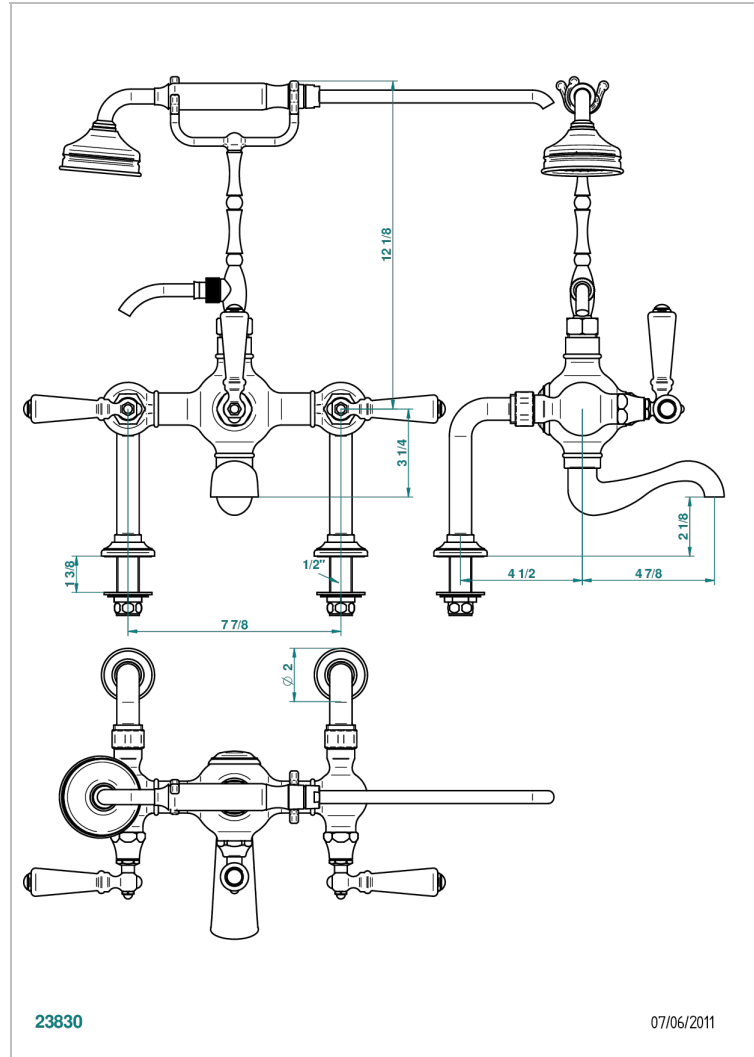

CHARLESTON WITH LEVER

G75-14G

Rim mounted 2-hole bath/telephone shower mixer, shower and hose , 200 mm centres

23830

07/06/2011

CHARACTERISTIC

- Charleston with lever
- Rim mounted 2-hole bath/telephone shower mixer, shower and hose , 200 mm centres

TECHNICAL SPECS

- Recommandé : 3 bars (max. 5 bars) - Advised : 43,5 psi (max. 72 psi)
- Bec : 75 l/min à 3 bars - Douchette : 9,5 l/min à 3 bars
- Spout : 19,8 gpm at 43.5 psi - Handshower : 2.5 gpm at 43.5 psi

AVAILABLE FINITIONS

Antique nickel - H28
Black ceram - D30
Blush PVD - H62
Brass color PVD - H49
Brown bronze color PVD - F33
Gold color PVD - H52

Graphite PVD - H64
Lacquered light bronze - D01
Matt Umber PVD - H67
Matt blush PVD - H60
Matt brass color PVD - H50
Matt brown bronze color PVD - F34