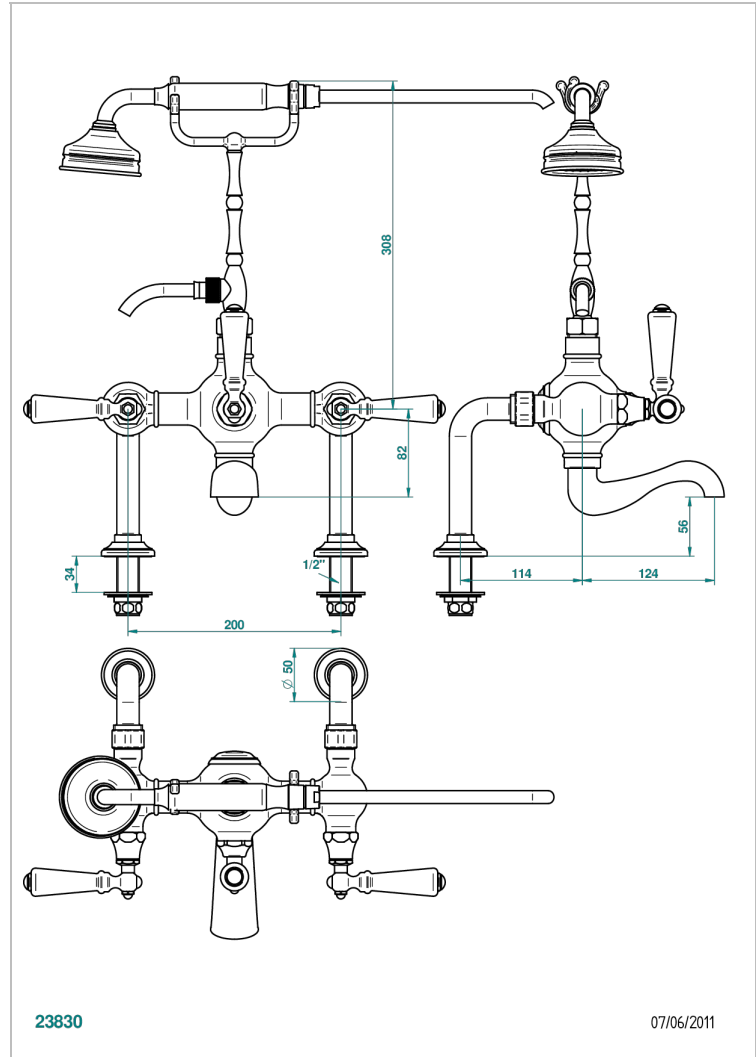

CHARLESTON WITH LEVER

G75-14G

Rim mounted 2-hole bath/telephone shower mixer, shower and hose , 200 mm centres

THG[®]
PARIS

CHARACTERISTIC

- Charleston with lever
- Rim mounted 2-hole bath/telephone shower mixer, shower and hose , 200 mm centres

TECHNICAL SPECS

- Recommandé : 3 bars (max. 5 bars) - Advised : 43,5 psi (max. 72 psi)
- Bec : 75 l/min à 3 bars - Douchette : 9,5 l/min à 3 bars
- Spout : 19,8 gpm at 43.5 psi - Handshower : 2.5 gpm at 43.5 psi

AVAILABLE FINITIONS

Antique nickel - H28
Black ceram - D30
Blush PVD - H62
Brass color PVD - H49
Brown bronze color PVD - F33
Gold color PVD - H52

Graphite PVD - H64
Lacquered light bronze - D01
Matt Umber PVD - H67
Matt blush PVD - H60
Matt brass color PVD - H50
Matt brown bronze color PVD - F34