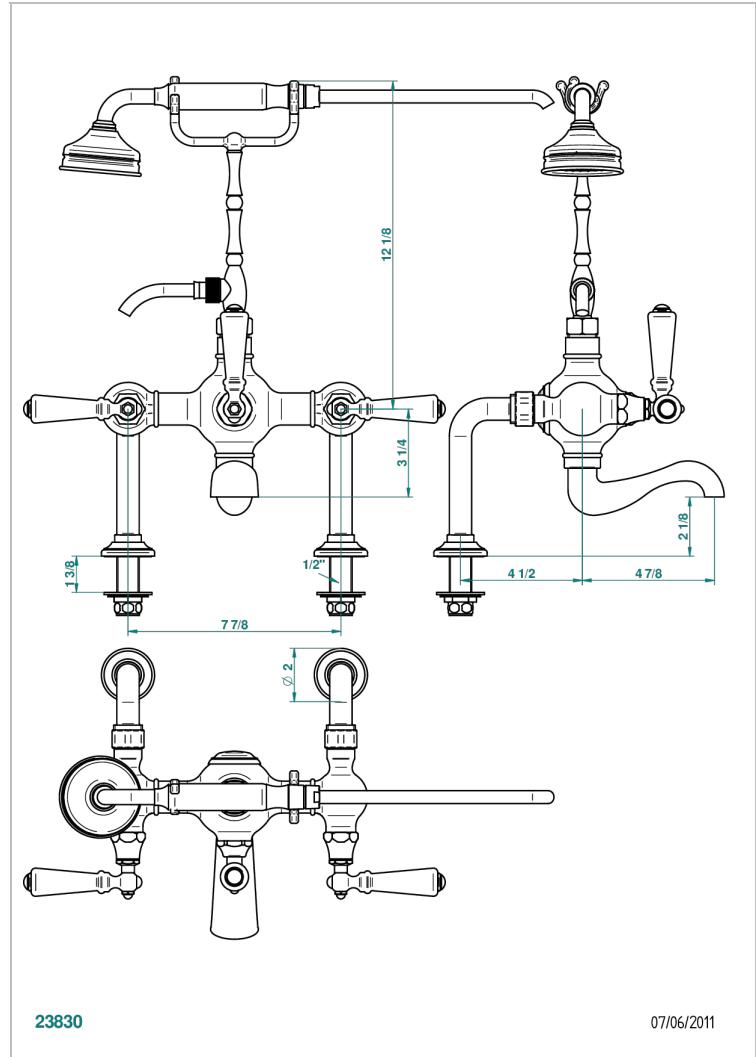

# CHARLESTON WITH LEVER

G75-14G

Rim mounted 2-hole bath/telephone shower mixer, shower and hose , 200 mm centres

## CHARACTERISTIC

- Charleston with lever
- Rim mounted 2-hole bath/telephone shower mixer, shower and hose , 200 mm centres

## TECHNICAL SPECS

- Recommandé : 3 bars (max. 5 bars) - Advised : 43,5 psi (max. 72 psi)
- Bec : 75 l/min à 3 bars - Douchette : 9,5 l/min à 3 bars
- Spout : 19,8 gpm at 43.5 psi - Handshower : 2.5 gpm at 43.5 psi

## AVAILABLE FINITIONS

Antique nickel - H28  
Black ceram - D30  
Blush PVD - H62  
Brass color PVD - H49  
Brown bronze color PVD - F33  
Gold color PVD - H52

Graphite PVD - H64  
Lacquered light bronze - D01  
Matt Umber PVD - H67  
Matt blush PVD - H60  
Matt brass color PVD - H50  
Matt brown bronze color PVD - F34